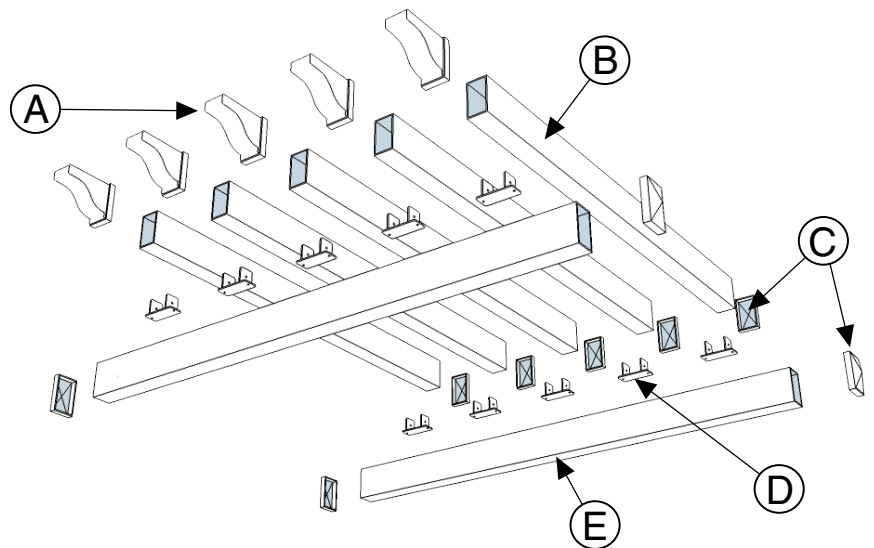

Tool List:

- Tape Measure
- Drill Gun
- Driver Bit Extender (Recommended)
- Rags and Spray Cleaner
- Safety Glasses
- Carpenters Pencil
- Step Ladder

Pergola Roof Parts and Assembly:

Please take a complete inventory of all parts prior to Pergola Roof Accent assembly. Do Not Attempt to assemble if parts are missing or damaged.

PART LEGEND

A	Pergola Caps
B	Pergola Rails
C	End Caps
D	Mounting Clips
E	Mounting Rails
F	Mounting Clip Screws
G	4" Rail Mounting Screws
H	Adhesive

IF INSTALLING ON TOP OF A LOUVERED ROOF, THE MOUNTING RAILS ARE NOT NEEDED AND CAN BE DISCARDED. PROCEED TO STEP 4.

1. Place End Caps on ends of Mounting Rails as shown. Apply adhesive to the inside of the End Caps for a stronger bond.

2. Place Mounting Rails on Enclosure as shown so that Mounting Rails rest on wall Deco Rails and run parallel to Enclosure Door.
3. Secure Mounting Rails to Enclosure using 4" Screws provided.