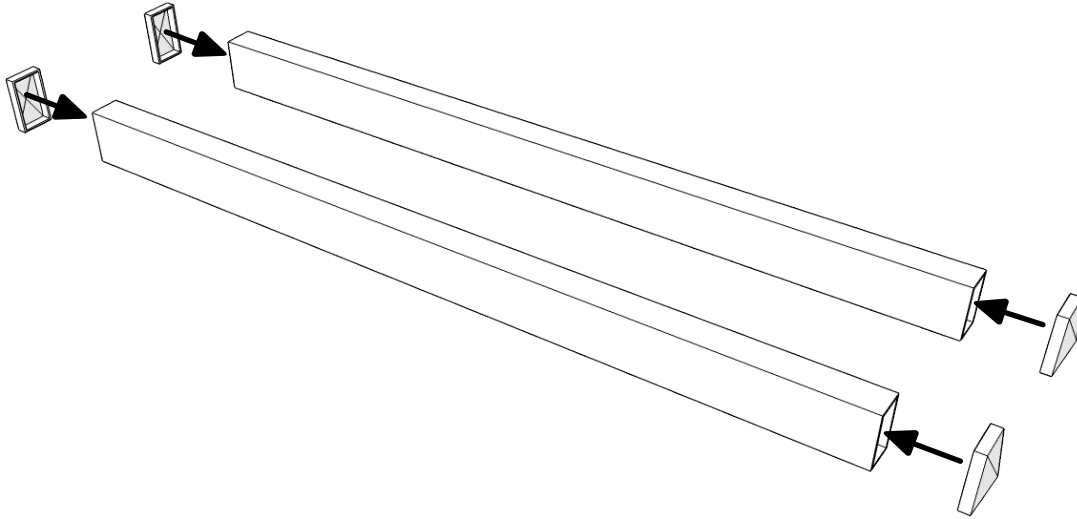

IF INSTALLING ON TOP OF A LOUVERED ROOF, THE MOUNTING RAILS ARE NOT NEEDED AND CAN BE DISCARDED. PROCEED TO STEP 4.

1. Place End Caps on ends of Mounting Rails as shown. Apply adhesive to the inside of the End Caps for a stronger bond.