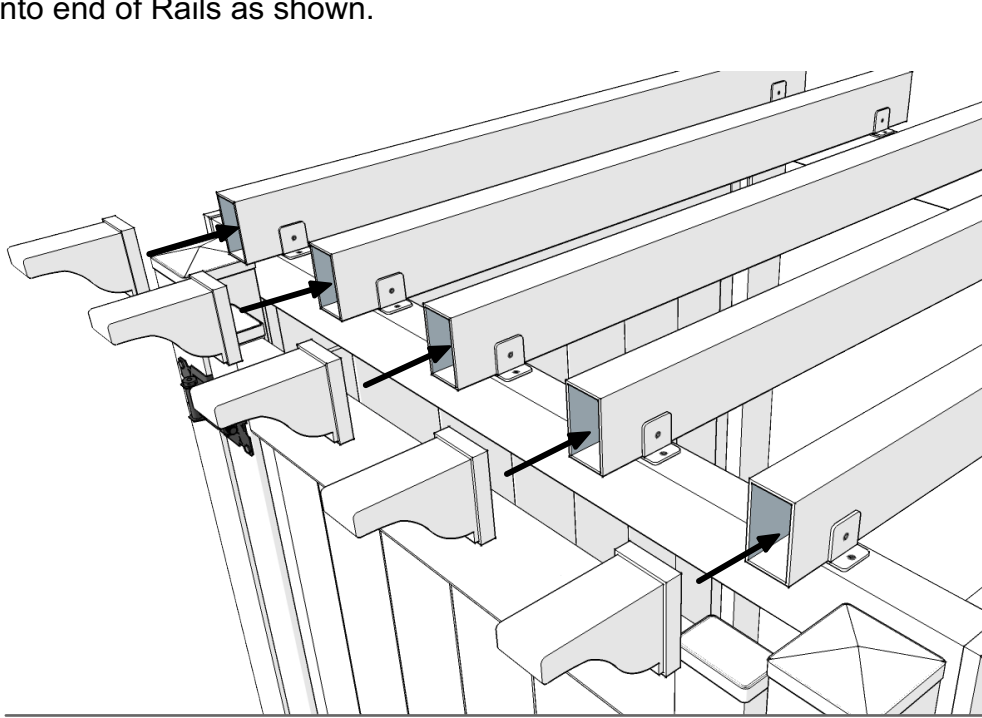

8. Apply adhesive to inside of Pergola Rail Caps and place caps onto end of Rails as shown.