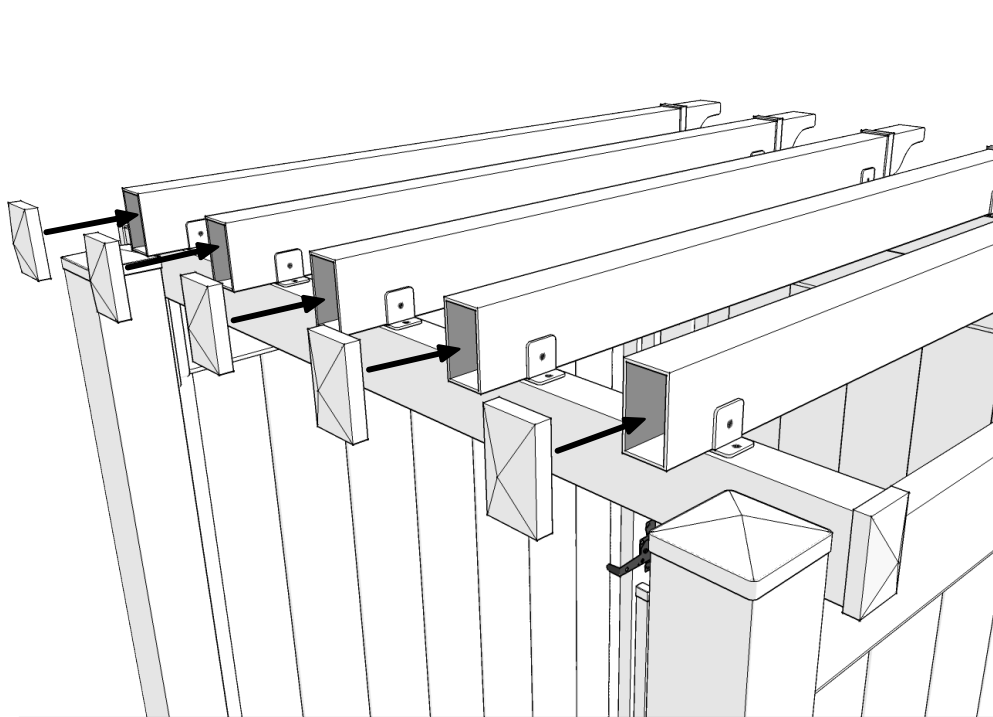

9. Apply adhesive to inside of End Caps and place caps onto end of Rails as shown.