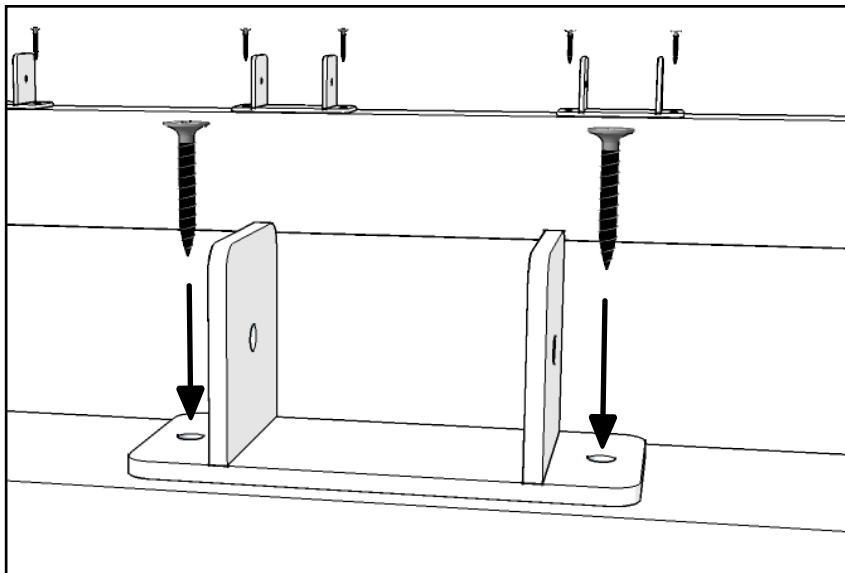

PART LEGEND

A	Pergola Caps
B	Pergola Rails
C	End Caps
D	Mounting Clips
E	Mounting Rails
F	Mounting Clip Screws
G	4" Rail Mounting Screws
H	Adhesive

IF INSTALLING ON TOP OF A LOUVERED ROOF, THE MOUNTING RAILS ARE NOT NEEDED AND CAN BE DISCARDED. PROCEED TO STEP 4.

1. Place End Caps on ends of Mounting Rails as shown. Apply adhesive to the inside of the End Caps for a stronger bond.

2. Place Mounting Rails on Enclosure as shown so that Mounting Rails rest on wall Deco Rails and run parallel to Enclosure Door.
3. Secure Mounting Rails to Enclosure using 4" Screws provided.

4. Place Mounting Clips on Mounting Rails spacing them out evenly to your liking and on center.

5. Secure Mounting Clips to Mounting Rails with Mounting Rail Screws provided.

6. Place Pergola Rails into Mounting Clips.