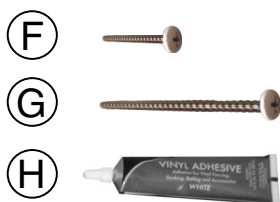

Tool List:

- Tape Measure
- Drill Gun
- Driver Bit Extender (Recommended)
- Rags and Spray Cleaner
- Safety Glasses
- Carpenters Pencil
- Step Ladder

Pergola Roof Parts and Assembly:

Please take a complete inventory of all parts prior to Pergola Roof Accent assembly. Do Not Attempt to assemble if parts are missing or damaged.

PART LEGEND

A	Pergola Caps
B	Pergola Rails
C	End Caps
D	Mounting Clips
E	Mounting Rails
F	Mounting Clip Screws
G	4" Rail Mounting Screws
H	Adhesive

IF INSTALLING ON TOP OF A LOUVERED ROOF, THE MOUNTING RAILS ARE NOT NEEDED AND CAN BE DISCARDED. PROCEED TO STEP 4.