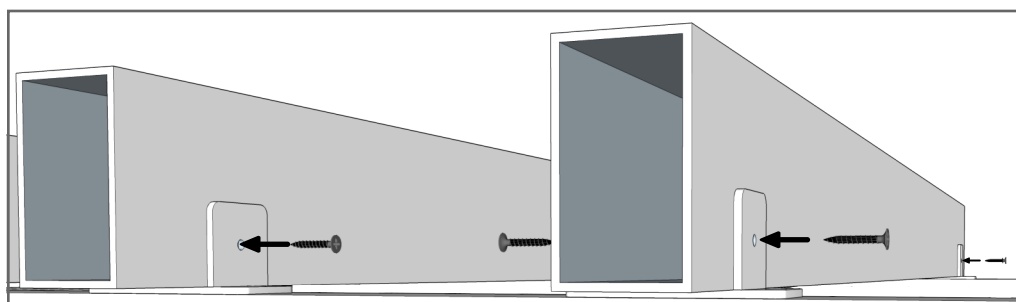

7. Secure Pergola Rails to Mounting Clips with screws provided.