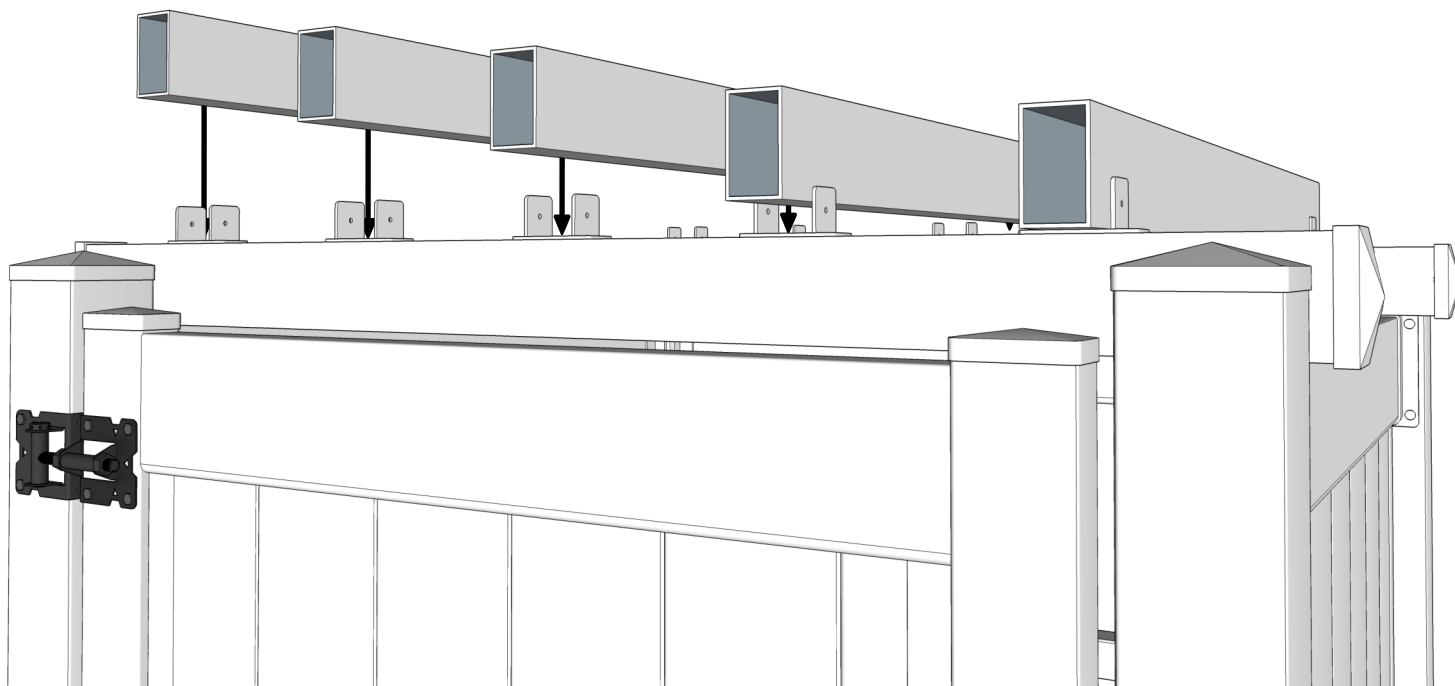

PART LEGEND

A	Pergola Caps
B	Pergola Rails
C	End Caps
D	Mounting Clips
E	Mounting Rails
F	Mounting Clip Screws
G	4" Rail Mounting Screws
H	Adhesive

IF INSTALLING ON TOP OF A LOUVERED ROOF, THE MOUNTING RAILS ARE NOT NEEDED AND CAN BE DISCARDED. PROCEED TO STEP 4.

1. Place End Caps on ends of Mounting Rails as shown. Apply adhesive to the inside of the End Caps for a stronger bond.

2. Place Mounting Rails on Enclosure as shown so that Mounting Rails rest on wall Deco Rails and run parallel to Enclosure Door.
3. Secure Mounting Rails to Enclosure using 4" Screws provided.

4. Place Mounting Clips on Mounting Rails spacing them out evenly to your liking and on center.

5. Secure Mounting Clips to Mounting Rails with Mounting Rail Screws provided.

6. Place Pergola Rails into Mounting Clips.