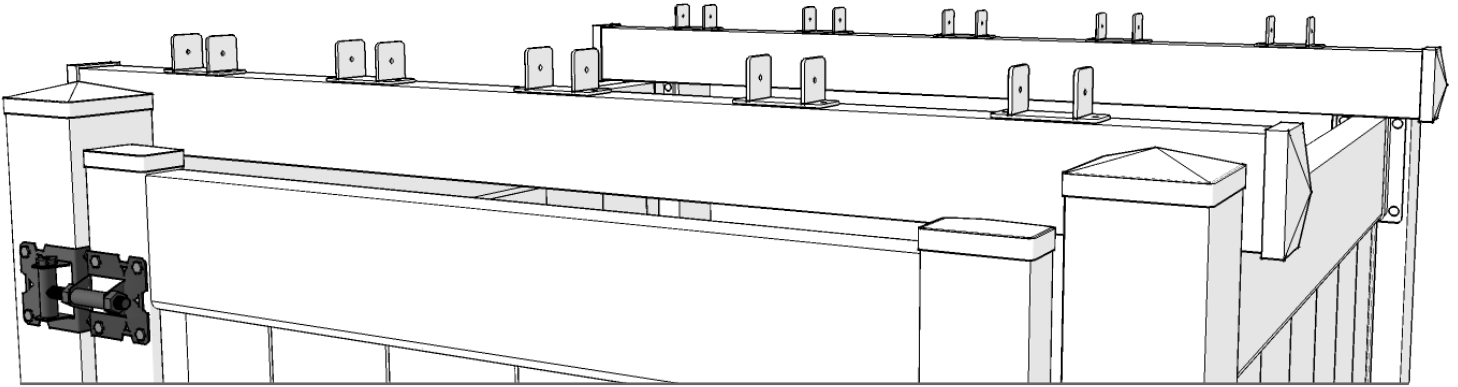

4. Place Mounting Clips on Mounting Rails spacing them out evenly to your liking and on center.