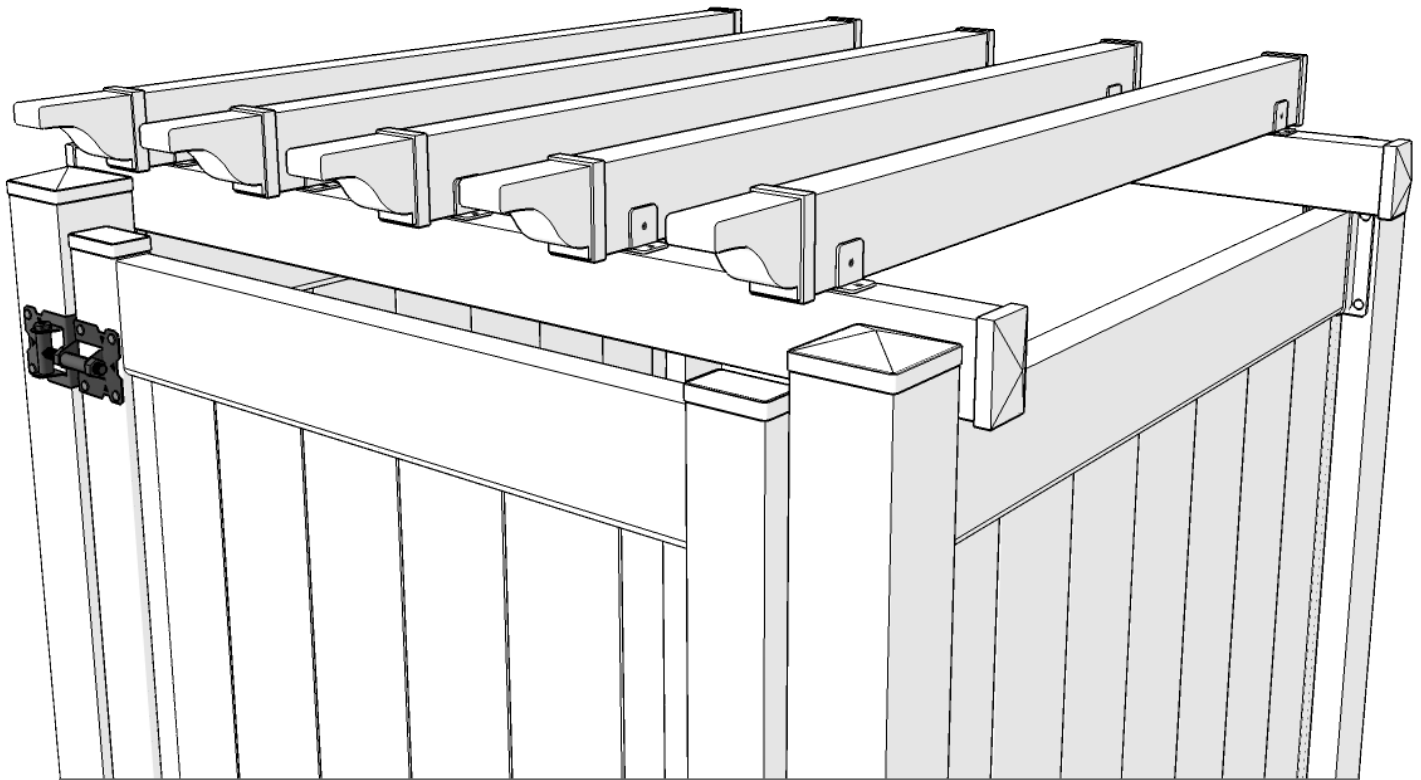

Read Installation Instructions Completely Before Starting.

INSTALLATION SUPPORT HOTLINE:

CALL 1-844-743-5140

View Installation Videos At:

WWW.OUTSIDESHOWER.COM