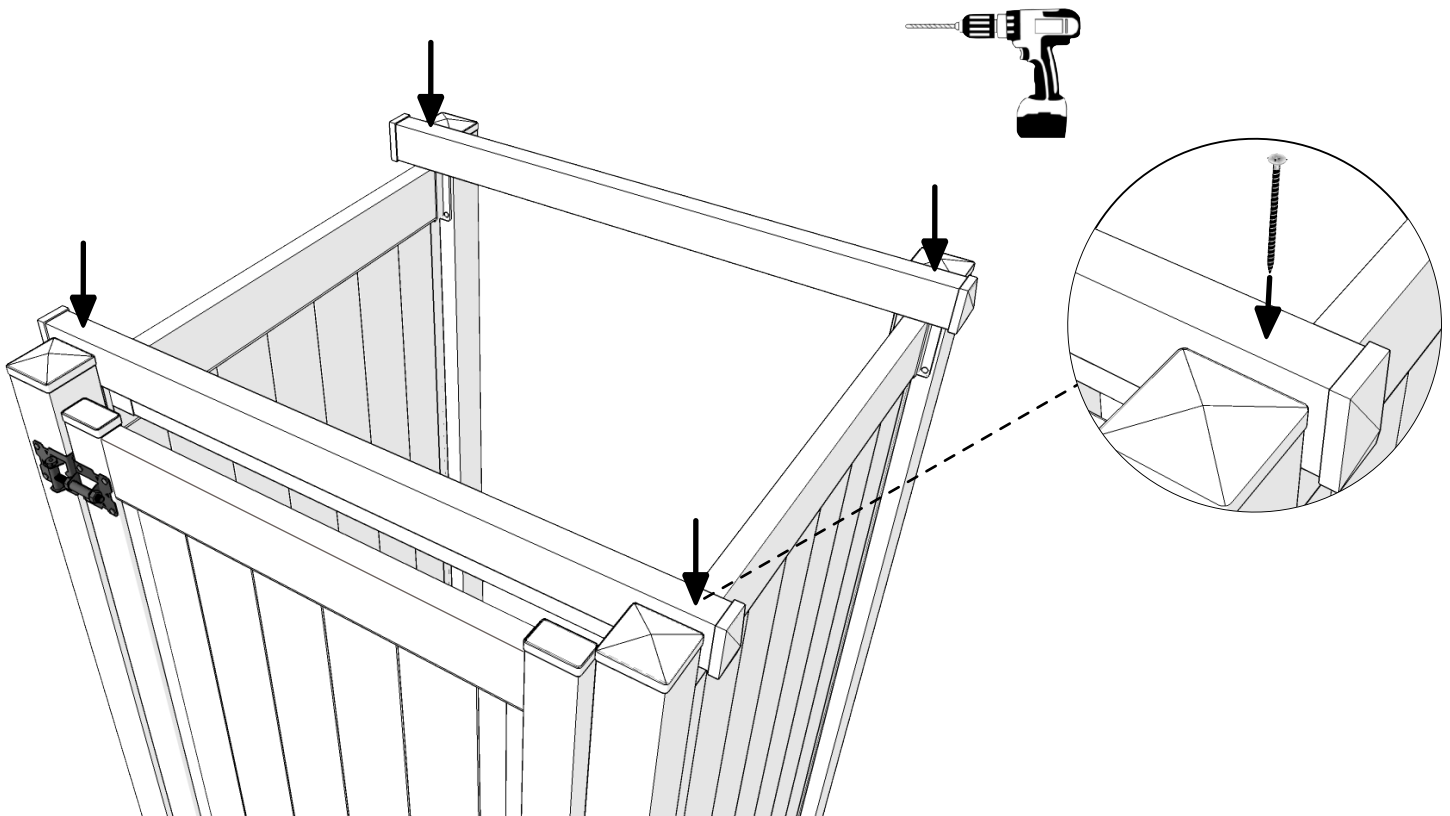

PART LEGEND

A	Pergola Caps
B	Pergola Rails
C	End Caps
D	Mounting Clips
E	Mounting Rails
F	Mounting Clip Screws
G	4" Rail Mounting Screws
H	Adhesive

IF INSTALLING ON TOP OF A LOUVERED ROOF, THE MOUNTING RAILS ARE NOT NEEDED AND CAN BE DISCARDED. PROCEED TO STEP 4.

1. Place End Caps on ends of Mounting Rails as shown. Apply adhesive to the inside of the End Caps for a stronger bond.

2. Place Mounting Rails on Enclosure as shown so that Mounting Rails rest on wall Deco Rails and run parallel to Enclosure Door.
3. Secure Mounting Rails to Enclosure using 4" Screws provided.