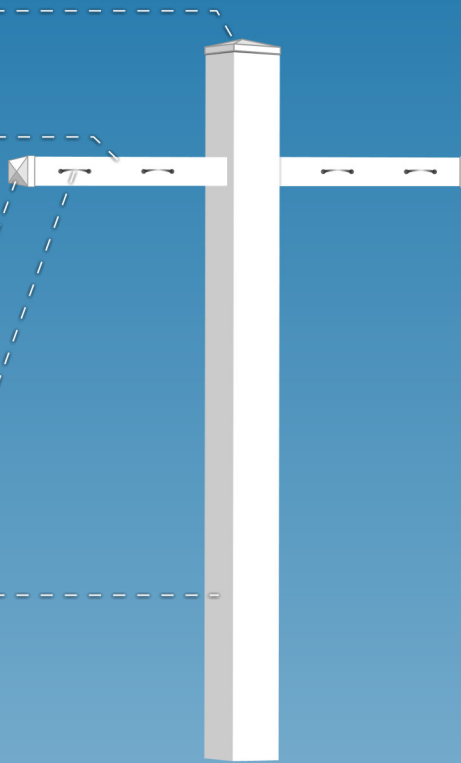

2" X 3-1/2"
Includes Wood Insert

RAIL CAPS

Quantity: 2 Per Post
Shape: Pyramid

EYELET RING

Quantity: 4 Per Rail

VERTICAL POST

4" X 4" X 96"
Hollow Vinyl Sleeve

Shown with Optional "New England" Post Cap

120" From Center Post To Center Post

NOTE: Post To Post Spacing Must Not Exceed More Than 10FT On Center

MODEL #1A-SINGLE KIT

MODEL #2B-DOUBLE KIT