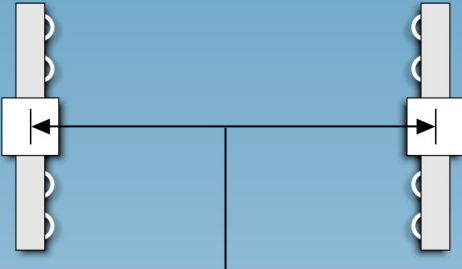

2" X 3-1/2"
Includes Wood Insert

RAIL CAPS

Quantity: 2 Per Post
Shape: Pyramid

EYELET RING

Quantity: 4 Per Rail

VERTICAL POST

4" X 4" X 96"
Hollow Vinyl Sleeve

Shown with Optional "New England" Post Cap