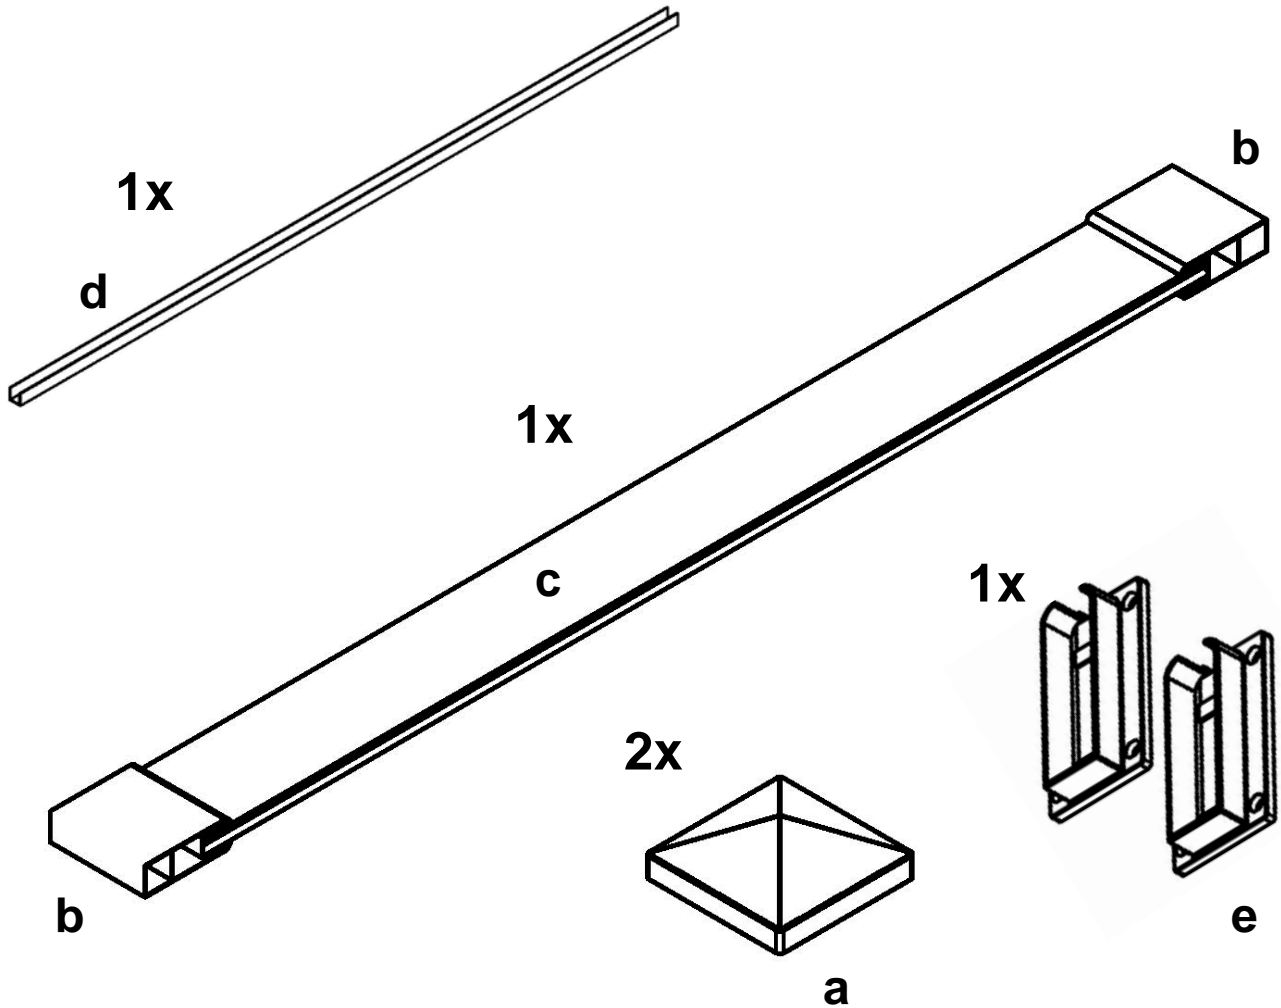

14" Partition Box:

Part # 1201 Partition

Optional Partition Box:

- One – Partition (Pre-Assembled)
 - a) Two- 4" Flat Caps
 - b) Two- 6" Deco Rails
 - c) One- 64" T&G Panel
 - d) One – 61" U-Channel
 - e) Two- Fence Rail Bracket Kit