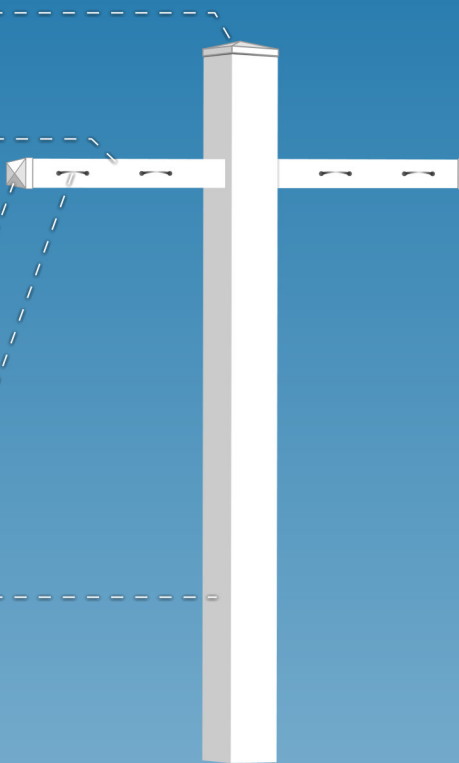

# CLOTHESLINE

A Liquid Sunshine® Product

**POST CAP**

Quantity: 1 Per Post  
Shape: Pyramid

**HORIZONTAL RAIL**

2" X 3-1/2"  
Includes Wood Insert

**RAIL CAPS**

Quantity: 2 Per Post  
Shape: Pyramid

**EYELET RING**

Quantity: 4 Per Rail

**VERTICAL POST**

4" X 4" X 96"  
Hollow Vinyl Sleeve

Shown with Optional "New England" Post Cap

120" From Center Post To Center Post

NOTE: Post To Post Spacing Must Not Exceed More Than 10FT On Center