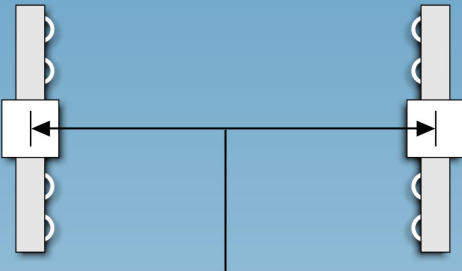

**EYELET RING**

Quantity: 4 Per Rail

**VERTICAL POST**

4" X 4" X 96"  
Hollow Vinyl Sleeve

Shown with Optional "New England" Post Cap

120" From Center Post To Center Post

NOTE: Post To Post Spacing Must Not Exceed More Than 10FT On Center