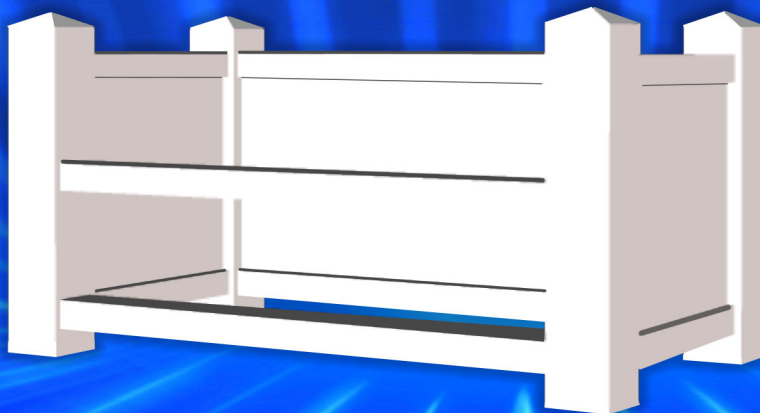

★ **Made In USA** ★

Keep Your Cans From Wiping Out!

BEACH TRASH BINS

Vinyl Storage Bins For Your Trash Cans

Two Models Available

3 CAN Model – INTERIOR DIMENSION – 36" X 80"

4 CAN Model – INTERIOR DIMENSION – 36" X 96"

**Easy To
Assemble Kits
Only 2 Boxes**

Your Dealer