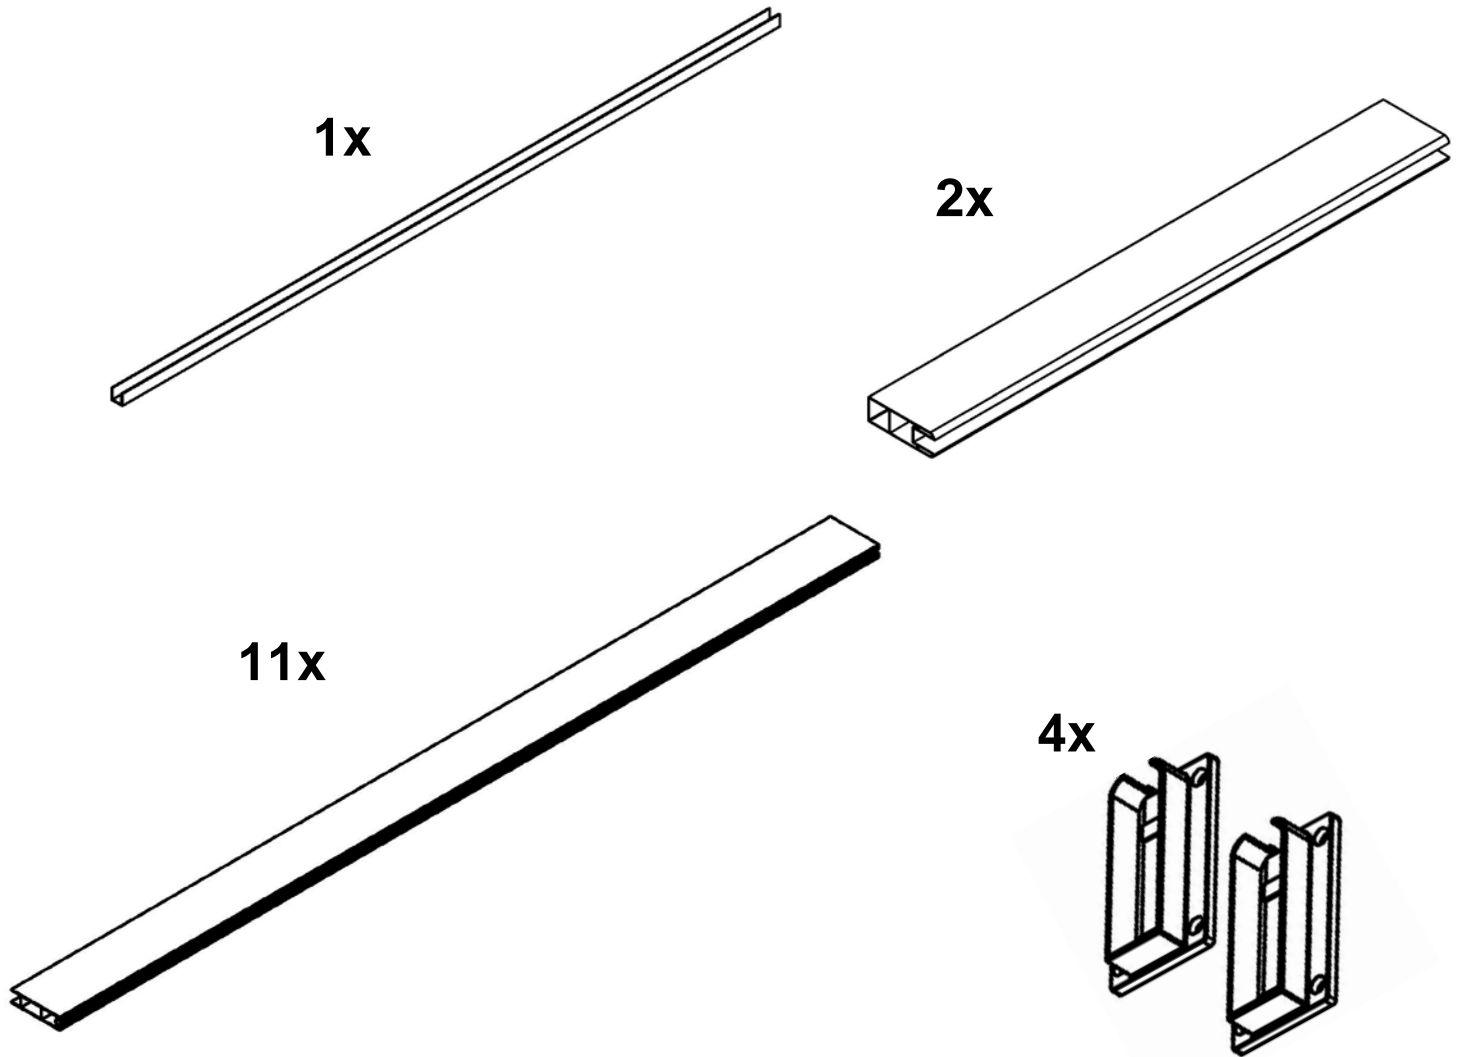

66" Fourth Wall Box:

Part # 1244 Fourth Wall

66" Fourth Wall Box:

- Eleven – 64" T&G Panels
- One – 61" U-Channel
- Two – 66" Deco Rails
- Four – Fence Rail Bracket Kits