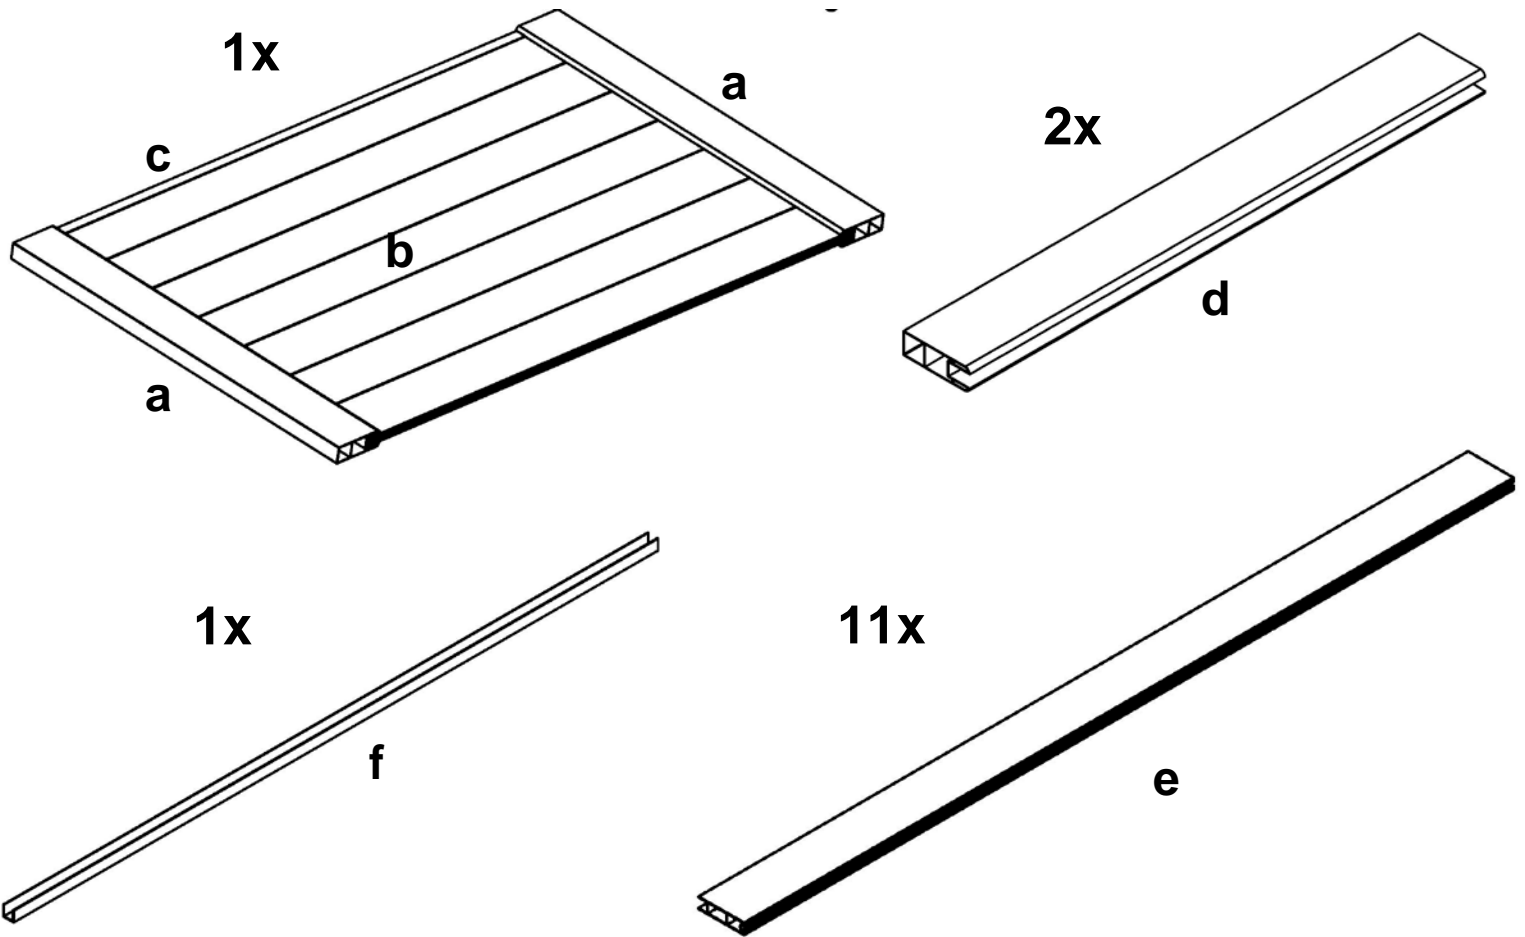

**42" Wall & 66" Knocked Down Wall Box:**

Part # 1266 Wall

**42" Wall & 66" Knocked Down Wall Box:**

- One – 42" Wide Wall Panel (Pre-Assembled)
  - a) Two- 42" Deco Rails
  - b) Seven – 7/8" x 6" T&G Panels
  - c) One - 1" x 1" x 61" U-Channel
- One – 66" Wide Wall Panel Knocked Down
  - d) Two- 66" Deco Rails
  - e) Eleven- 7/8" x 6" x 64" T&G Panels
  - f) One – 1" x 1" x 61" U-Channel