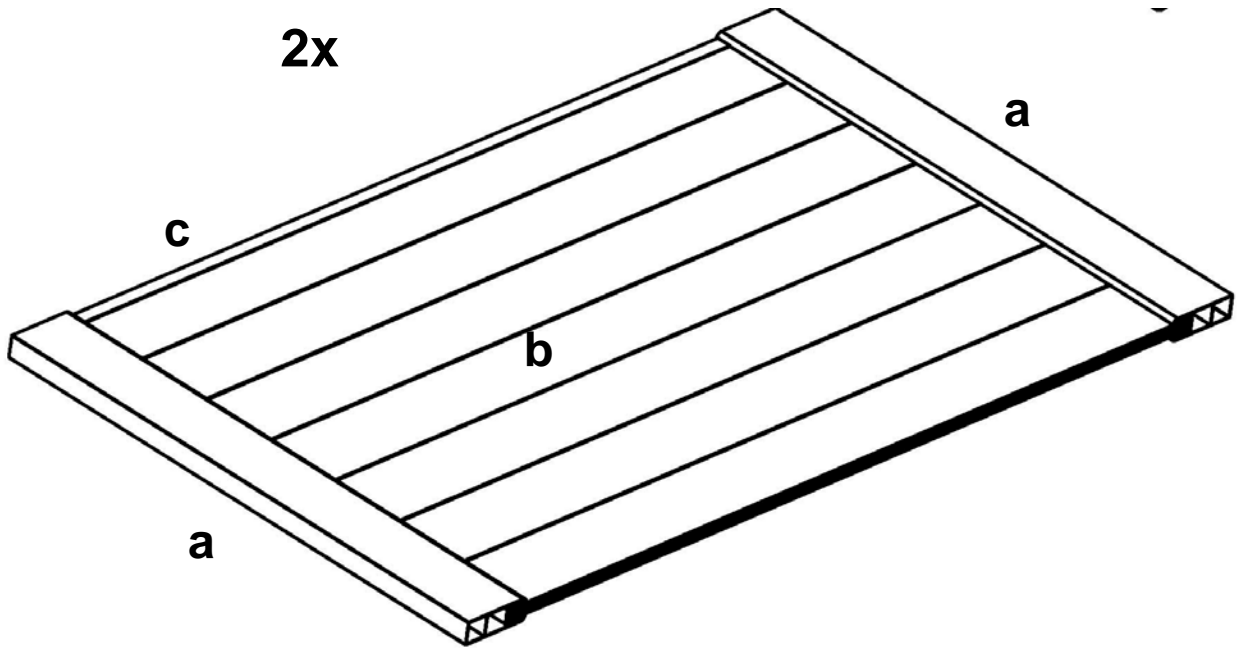

42" Wall Box:

Part # 1242 Wall

42" Wall Box:

- Two – 42" Wide Wall Panel (Pre-Assembled)
 - a) Four - 42" Deco Rails
 - b) Fourteen – 7/8" x 6" T&G Panels
 - c) Two - 1" x 1" x 61" U-Channel