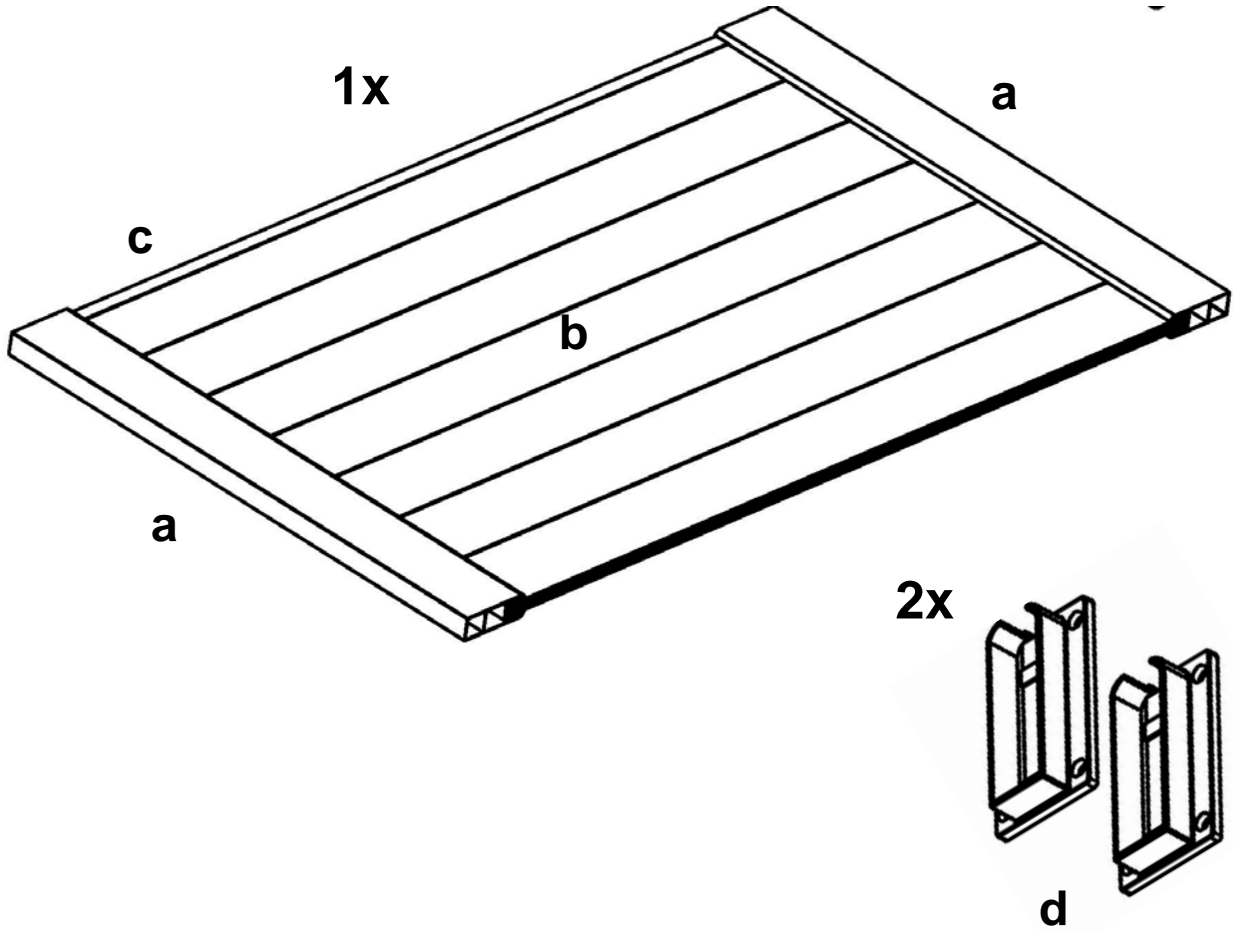

**42" Fourth Wall Box:**

Part # 1242 Fourth Wall

**42" Fourth Wall Box:**

- One – 42" Fourth Wall (Pre-Assembled)
  - a) Two- 42" Deco Rails
  - b) Seven- 64" T&G Panels
  - c) One – 61" U-Channel
  - d) Two- Fence Rail Bracket Kits