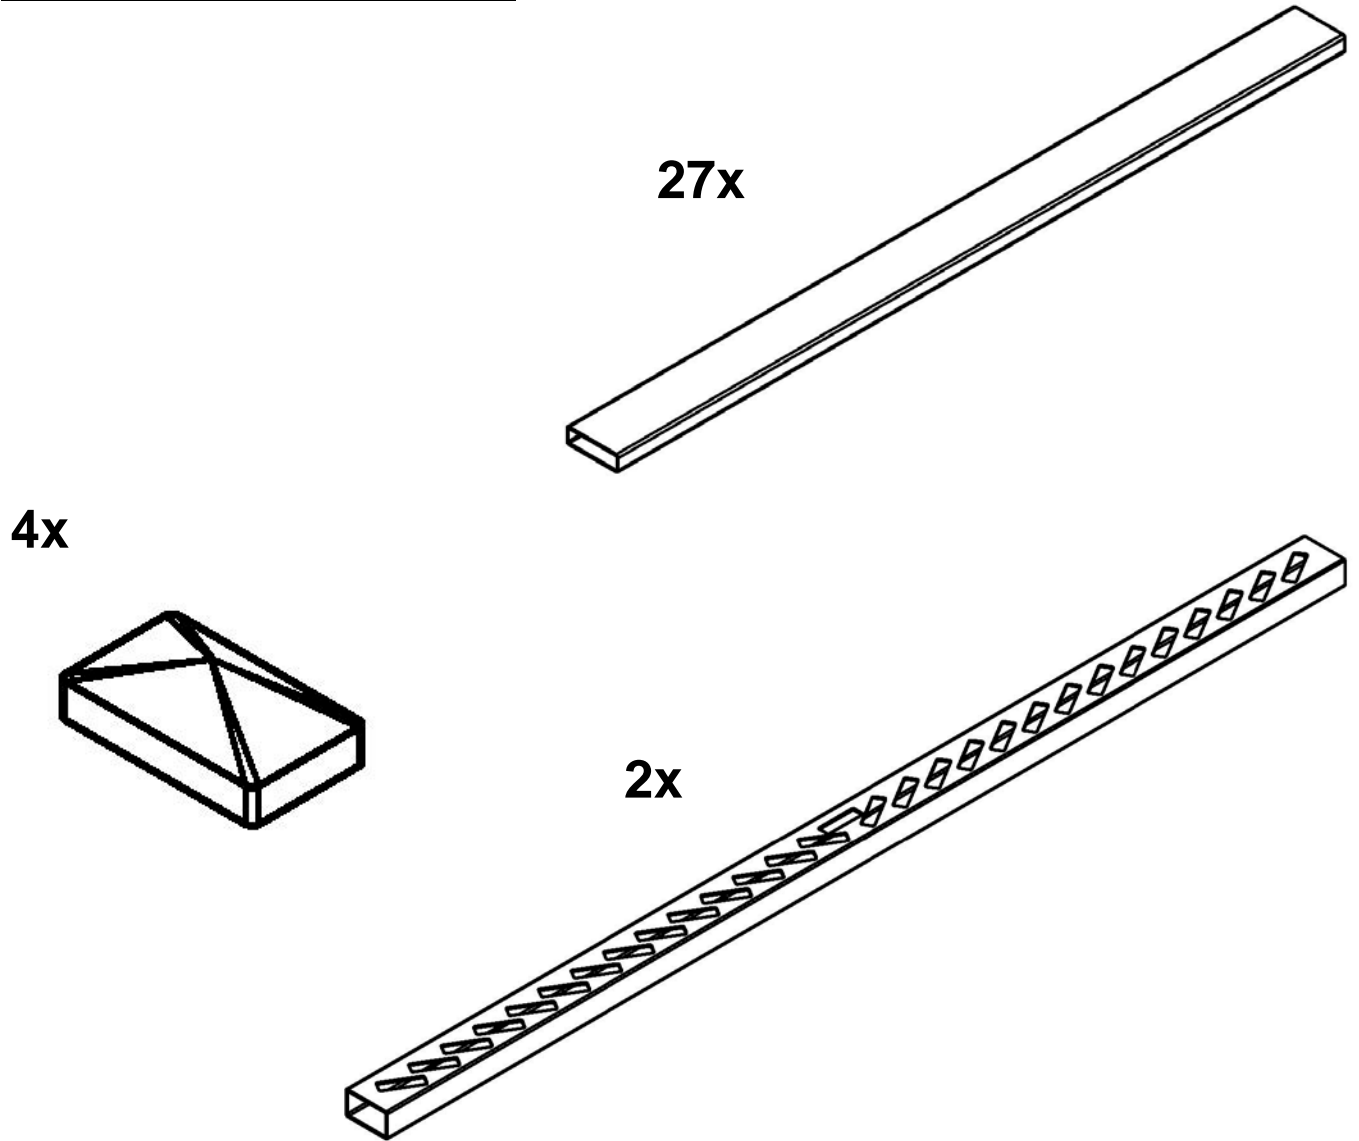

4 x 6 Louvered Roof Box:

Part # 1406 Louvered

4 x 6 Louvered Roof Box:

- Twenty-Seven – 7/8" x 3" Louvers
- Four – 2" x 3-1/2" Rail Caps
- Twenty-Four - #10 1-1/2" PHILLIPS PANHEAD TEK 305 SS WHITE
- Two- 2" x 3-1/2" x 78" Louvered Transom Rails