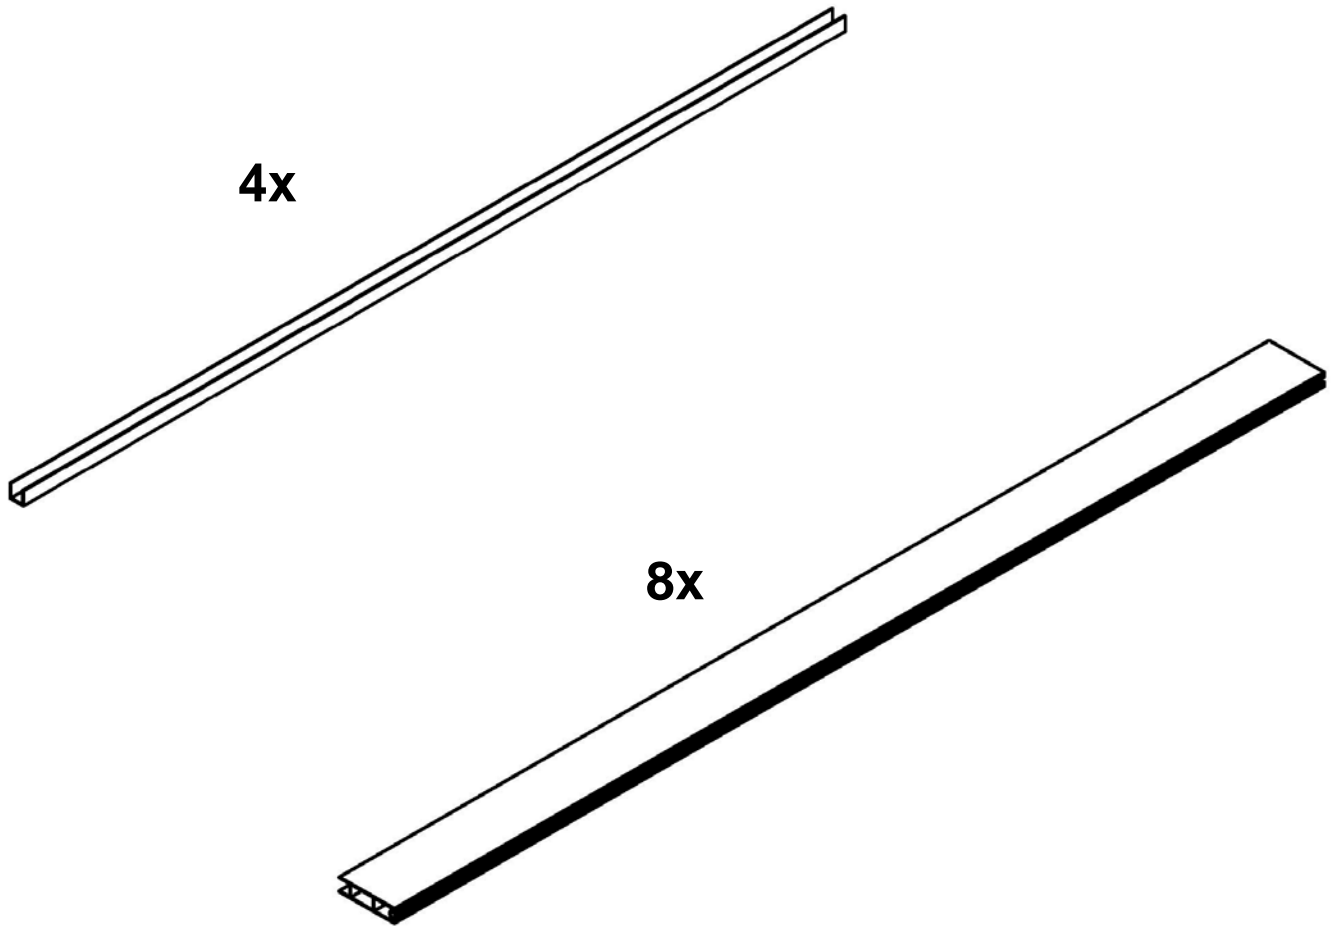

**4 x 4 Privacy Roof Box:**

**Part # 1408 Solid Roof**

**4 x 4 Privacy Roof Box:**

- Eight – 64” T&G Panels
- Four – 61” U-Channels
- Thirty - #10 1-1/2” PHILLIPS PANHEAD TEK 305 SS WHITE HEAD