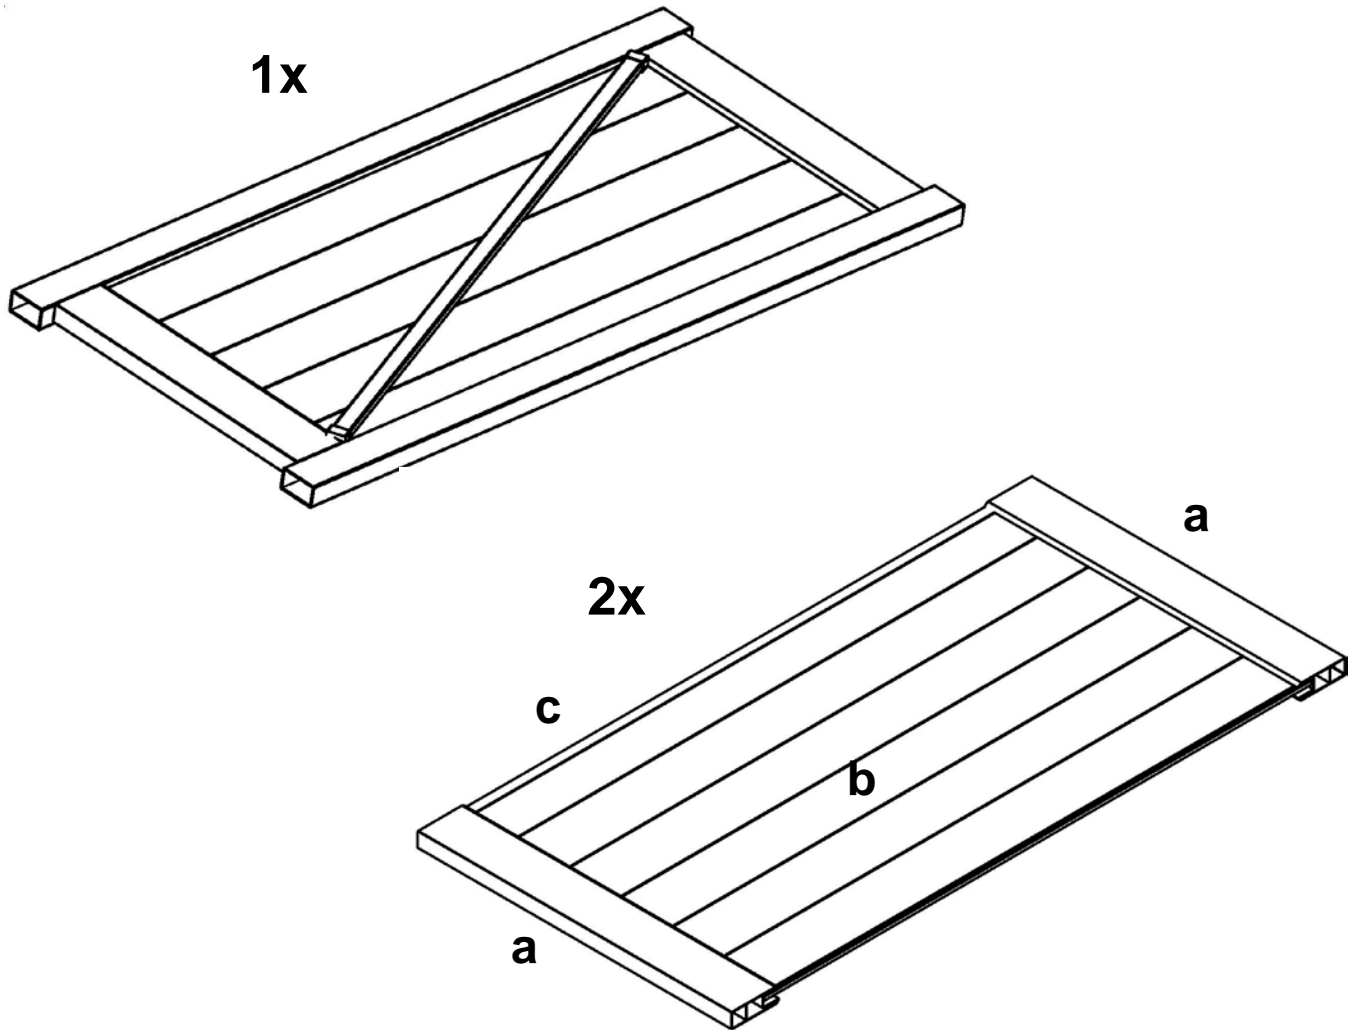

31-1/2" Door and 30" Wall Box:

Part # 1331 Door

31-1/2" Door and 30" Wall Box:

- One – 31-1/2" Wide Shower Door (Pre-Assembled)
- Two – 30" Wide Wall Panel
 - a) Two- 30" Deco Rails
 - b) Five – 7/8" x 6" T&G Panels
 - c) Two- 1" x 1" x 61" U-Channel