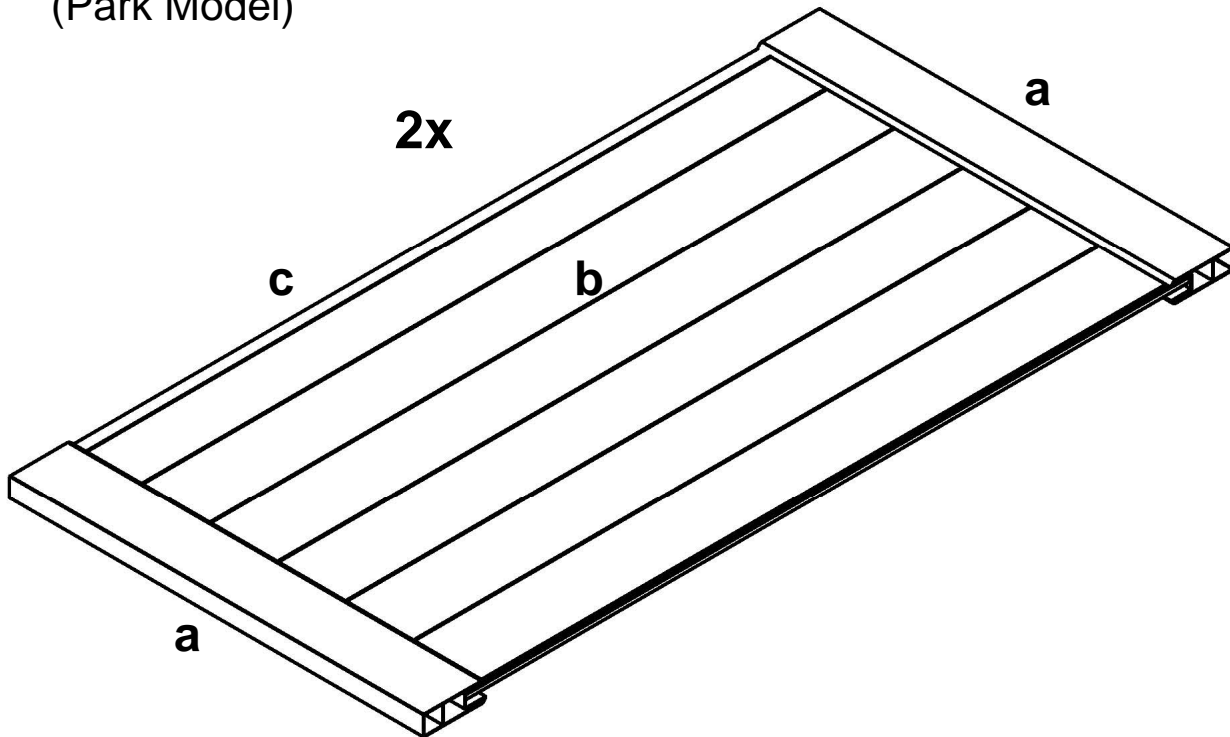

**Double 36-1/4" Wall Box:**

**Part # 1500 Park M**

(Park Model)

(Park Model)

**Double 36-1/4" Wall Box:**

- Two – 36-1/4" Walls (Pre-Assembled)
  - a) Four – 36-1/4" Deco Rails
  - b) Twelve- 64" T&G Panels
  - c) Two – 61" U-Channel

Box: Door Printed New Size (Single Door Box)

Box Dimensions: 24"x2-1/8"x73" - TSC