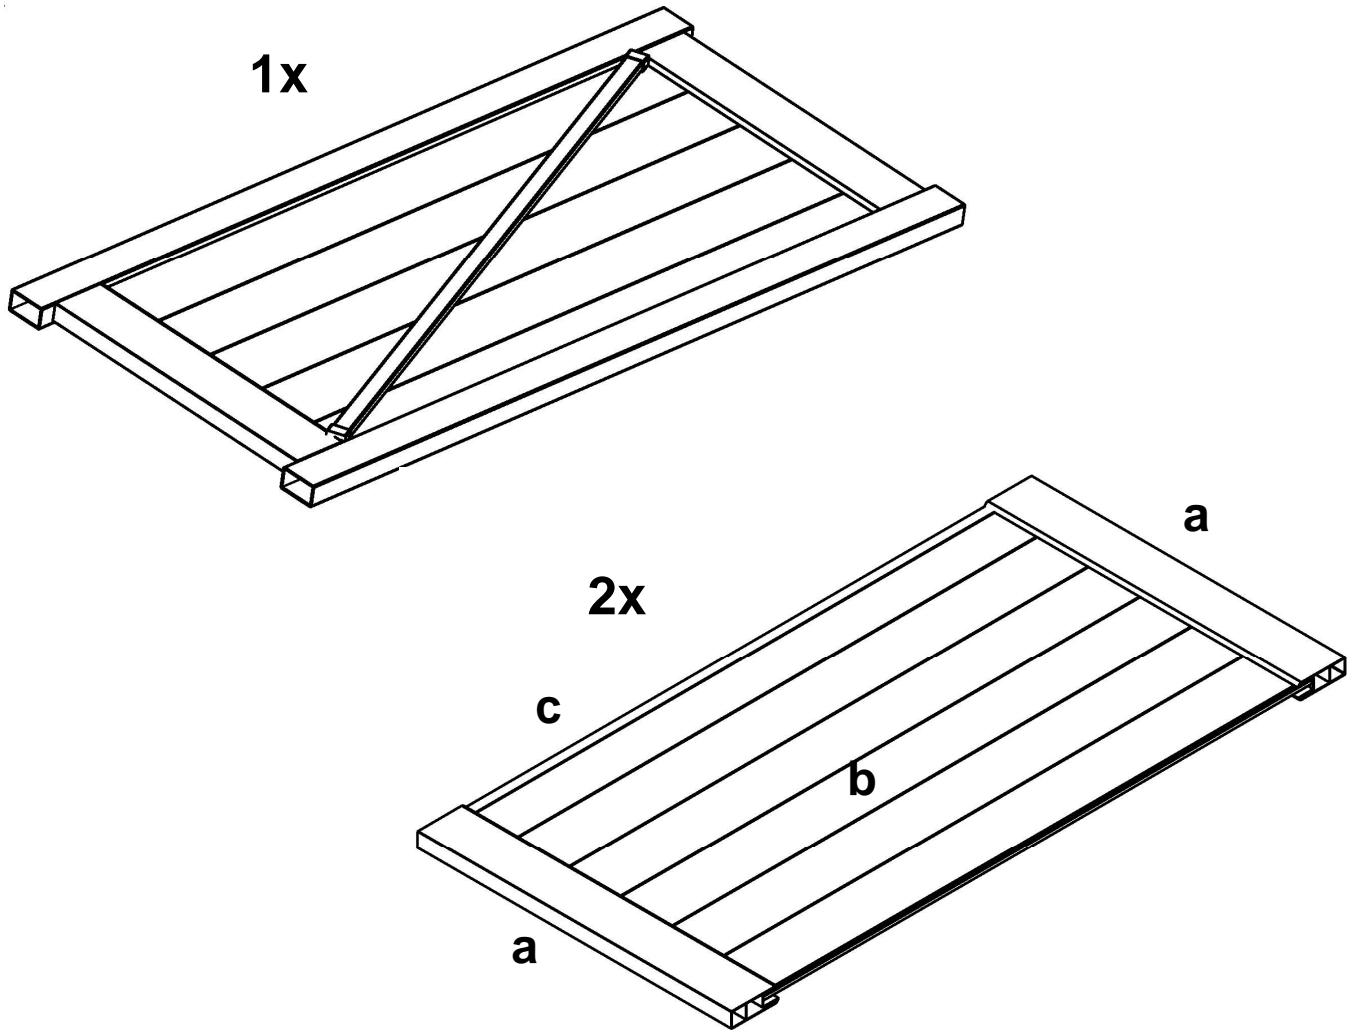

34-1/2" Door and 30" Wall Box:

Part # 1331 Door

34-1/2" Door and 30" Wall Box:

- One – 34-1/2" Wide Shower Door (Pre-Assembled)
- Two – 30" Wide Wall Panel
 - a) Two- 30" Deco Rails
 - b) Five – 7/8" x 6" T&G Panels
 - c) Two- 1" x 1" x 61" U-Channel