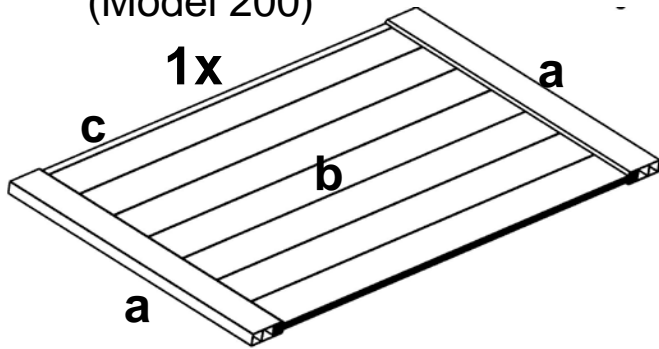

42" Wall & 66" Knocked Down Wall Box:

Part # 1266 Wall

(Model 200)

(Model 200)

42" Wall & 66" Knocked Down Wall Box:

- One – 42" Wide Wall Panel (Pre-Assembled)
 - a) Two- 42" Deco Rails
 - b) Seven – 7/8" x 6" T&G Panels
 - c) One - 1" x 1" x 61" U-Channel
- One – 66" Wide Wall Panel Knocked Down
 - d) Two- 66" Deco Rails
 - e) Eleven- 7/8" x 6" x 64" T&G Panels
 - f) One – 1" x 1" x 61" U-Channel

Box: Door Printed (Double Wall Box)

Box Dimensions: 24"x3-3/4"x73" - TSC