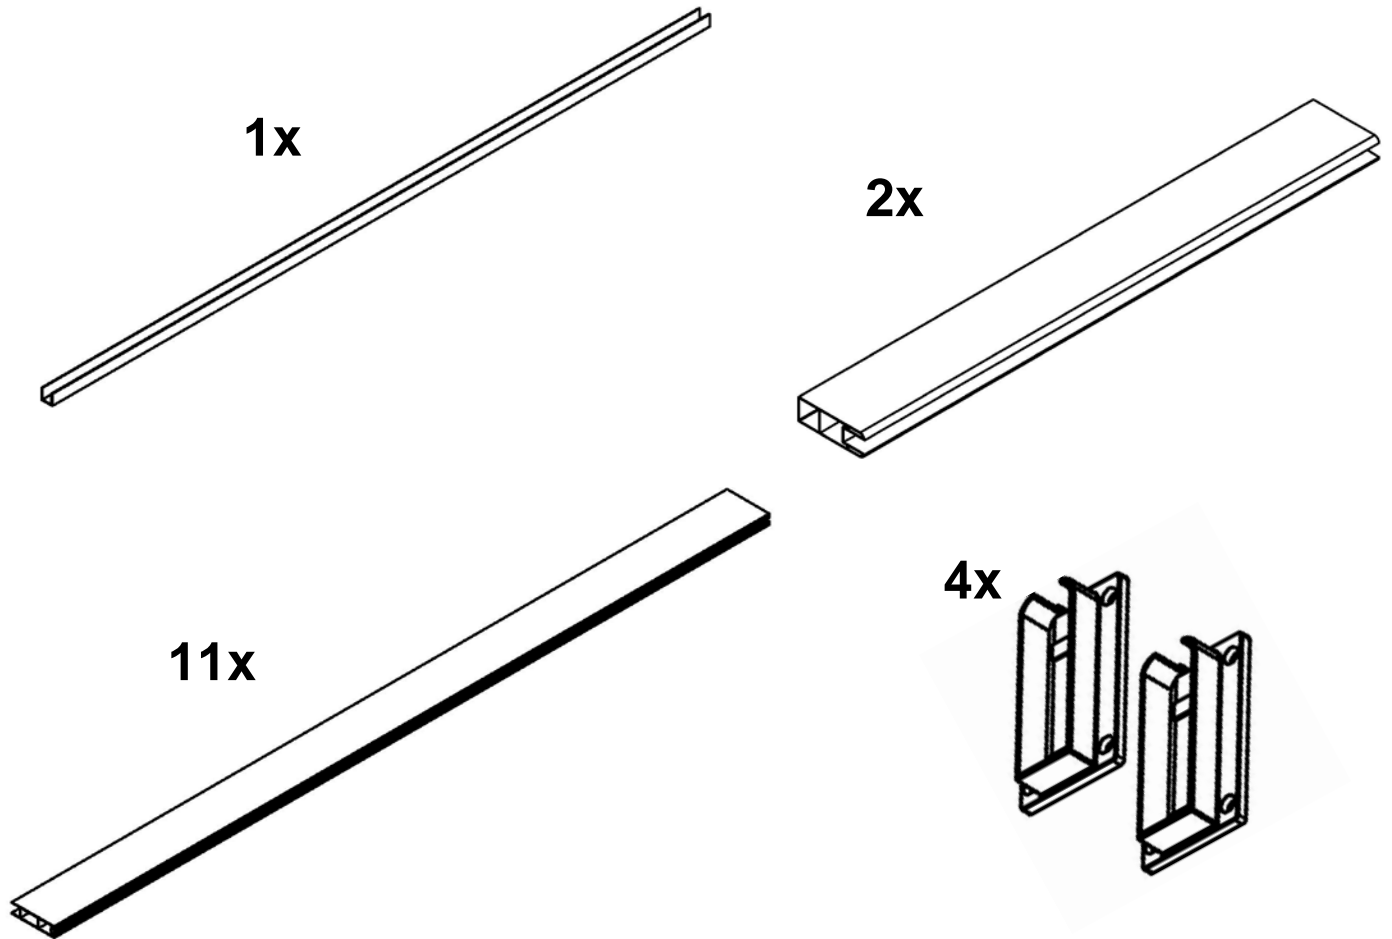

Optional 66" Fourth Wall Box:

Part # 1244 Fourth Wall

Optional 66" Fourth Wall Box:

- Eleven – 64" T&G Panels
- One – 61" U-Channel
- Two – 66" Deco Rails
- Four – Fence Rail Bracket Kits

Box: TBD | Test With Single Door Box