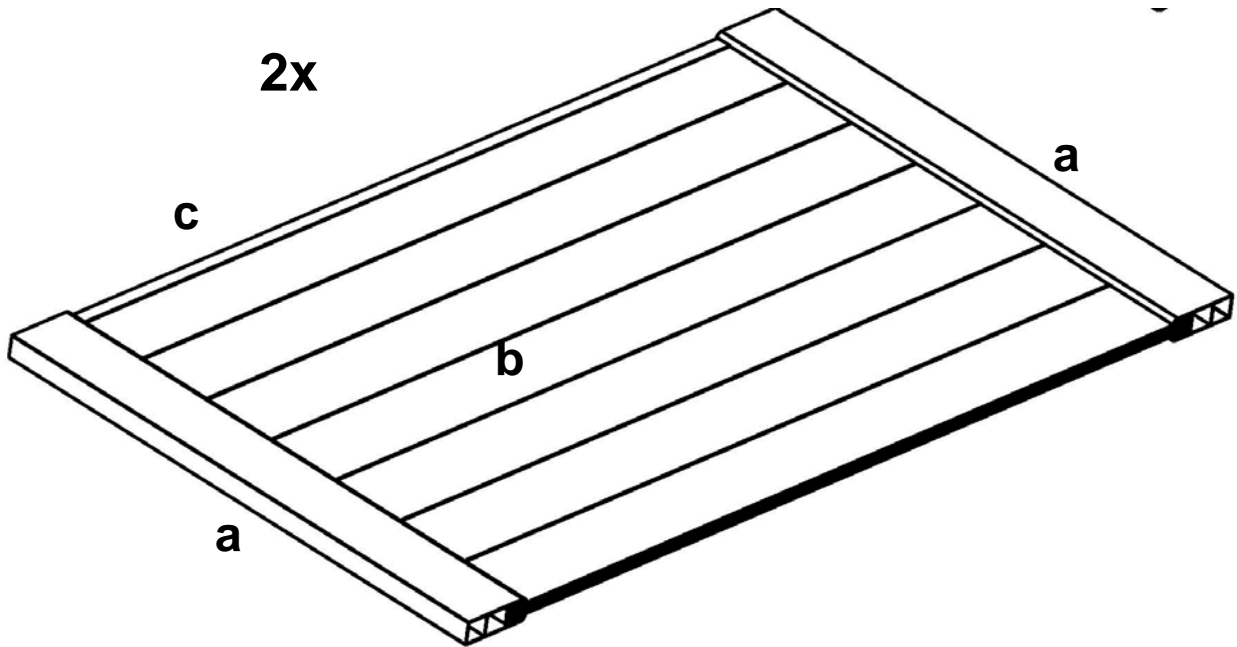

**42" Double Wall Box:**

**Part # 1242 Wall**

(Model 100/300)

(Model 100/300)

**42" Double Wall Box:**

- Two – 42" Wide Wall Panel (Pre-Assembled)
  - a) Four - 42" Deco Rails
  - b) Fourteen – 7/8" x 6" T&G Panels
  - c) Two - 1" x 1" x 61" U-Channel

Box: Door Printed Part A (Double Wall Box)

Box Dimensions: 24"x3-3/4"x73" - TSC