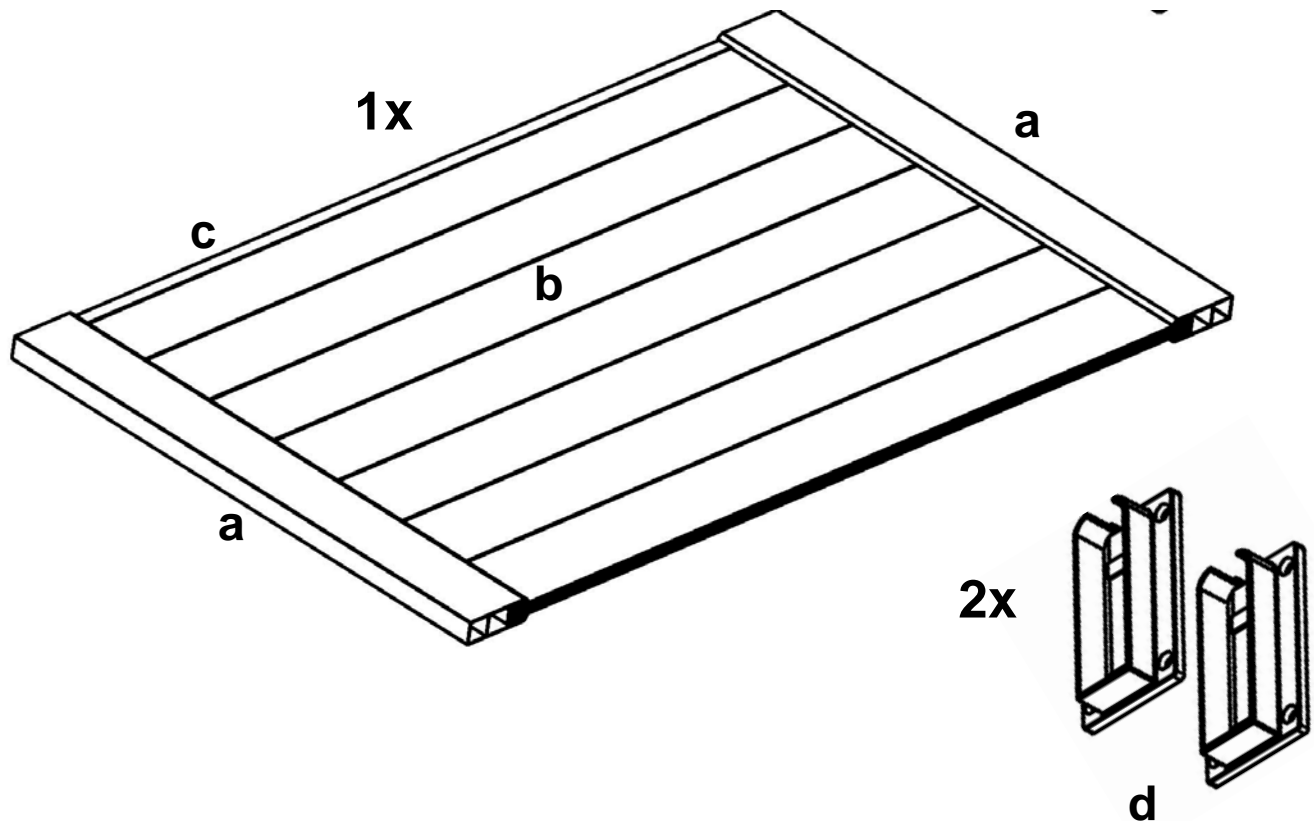

Optional 42" Fourth Wall Box:

Part # 1242 Fourth Wall

Optional 42" Fourth Wall Box:

- One – 42" Fourth Wall (Pre-Assembled)
 - a) Two- 42" Deco Rails
 - b) Seven- 64" T&G Panels
 - c) One – 61" U-Channel
 - d) Two- Fence Rail Bracket Kits

Box: Door Printed New Size (Single Door Box)
Box Dimensions: 24"x2-1/8"x73" - TSC