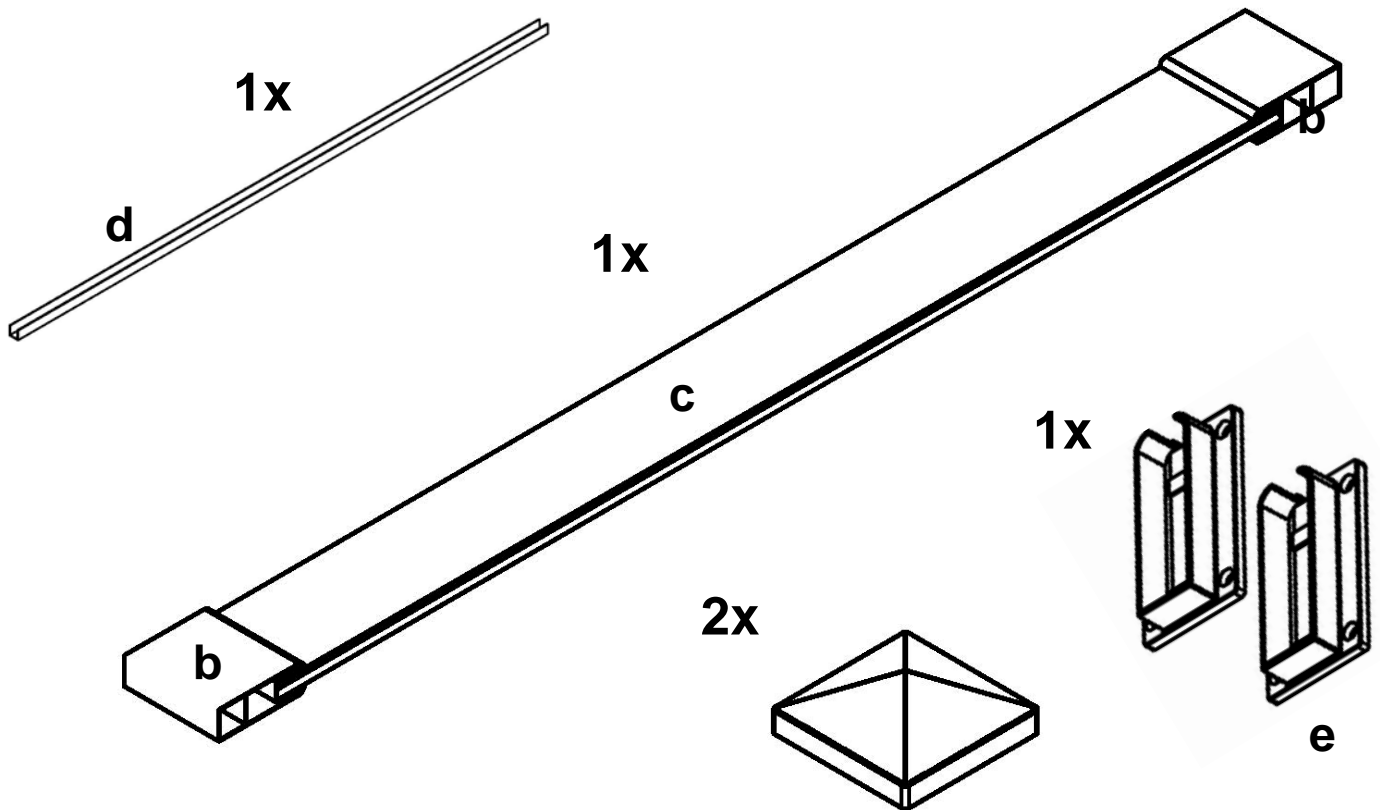

Optional 14" Partition Box:

Part # 1201 Partition

Optional Partition Box:

- One – Partition (Pre-Assembled)
 - a) Two- 4" Flat Caps
 - b) Two- 6" Deco Rails
 - c) One- 64" T&G Panel
 - d) One- 61" U-Channel
 - e) Two- Fence Rail Bracket Kit
 - f) Two- 4" Posts