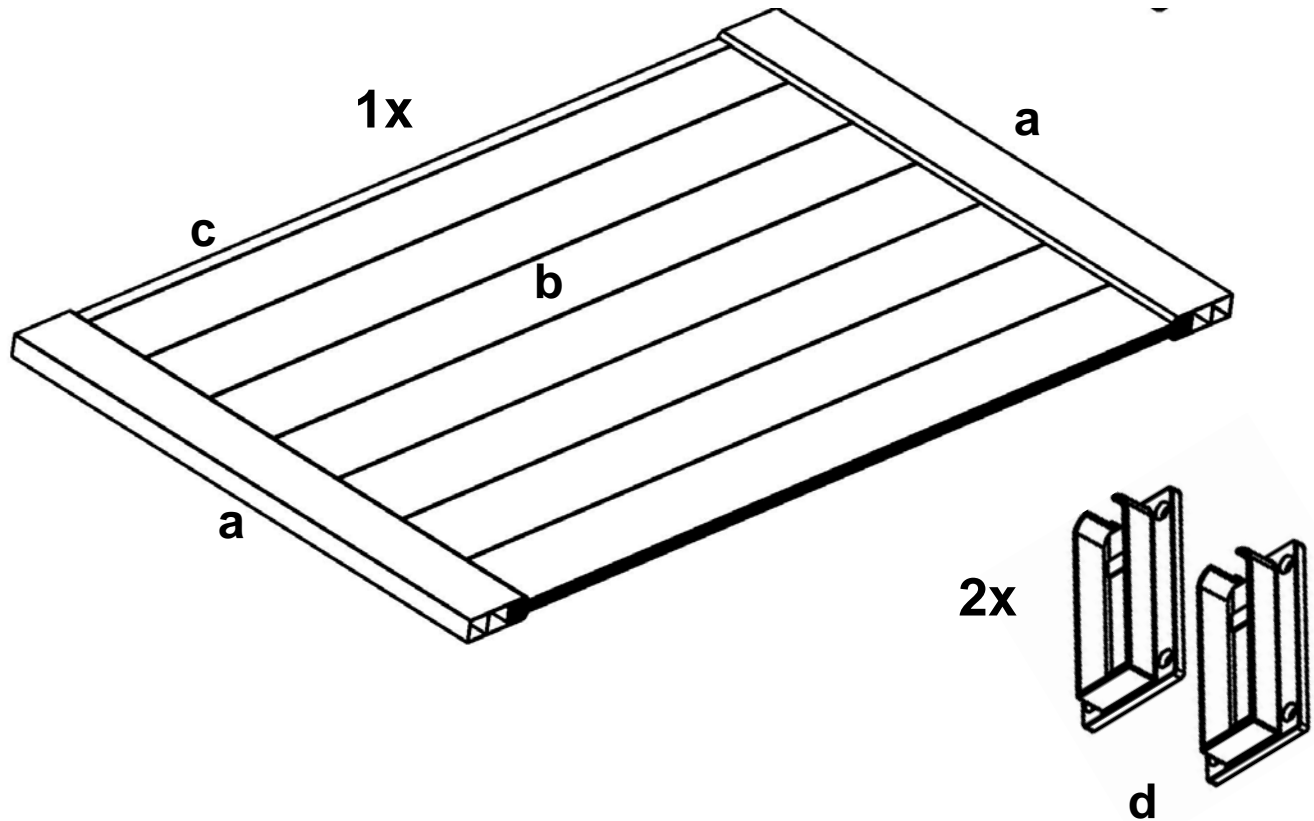

Optional 42" Fourth Wall Box:

Part # 1242 Fourth Wall

Optional 42" Fourth Wall Box:

- One – 42" Fourth Wall (Pre-Assembled)
  - a) Two- 42" Deco Rails
  - b) Seven- 64" T&G Panels
  - c) One – 61" U-Channel
  - d) Two- Fence Rail Bracket Kits