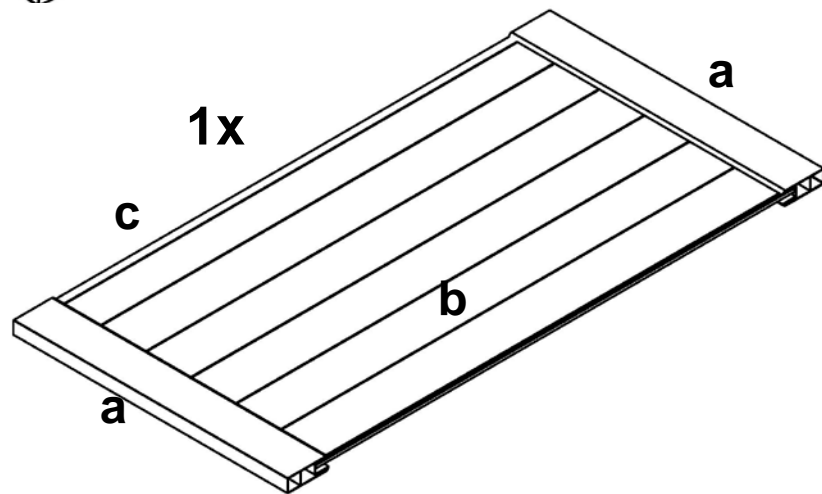

35" Door and 30" Wall Box:

Part # 1331 Door

(Model 300)

(Model 300)

31-1/2" Door and 30" Wall Box:

- One – 31-1/2" Wide Shower Door (Pre-Assembled)
- Two – 30" Wide Wall Panel
  - a) Two- 30" Deco Rails
  - b) Five – 7/8" x 6" T&G Panels
  - c) Two- 1" x 1" x 61" U-Channel