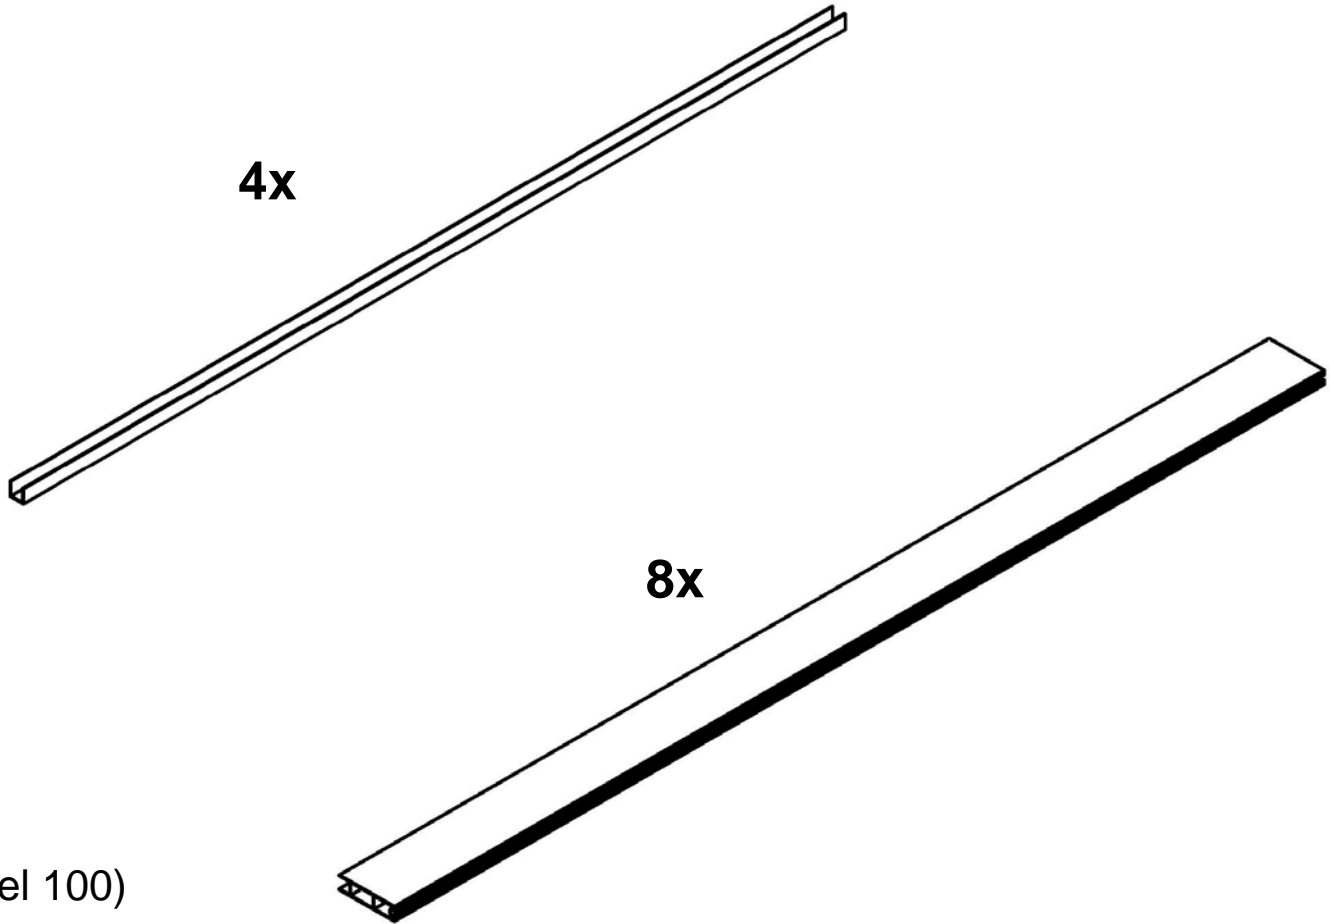

4 x 4 Privacy Roof Box:

Part # 1408 Solid Roof

(Model 100)

(Model 100)

4 x 4 Privacy Roof Box:

- Eight – 64” T&G Panels
- Four – 61” U-Channels
- Thirty - #10 1-1/2” PHILLIPS PANHEAD TEK 305 SS WHITE HEAD
- Six – 2” SS Screws