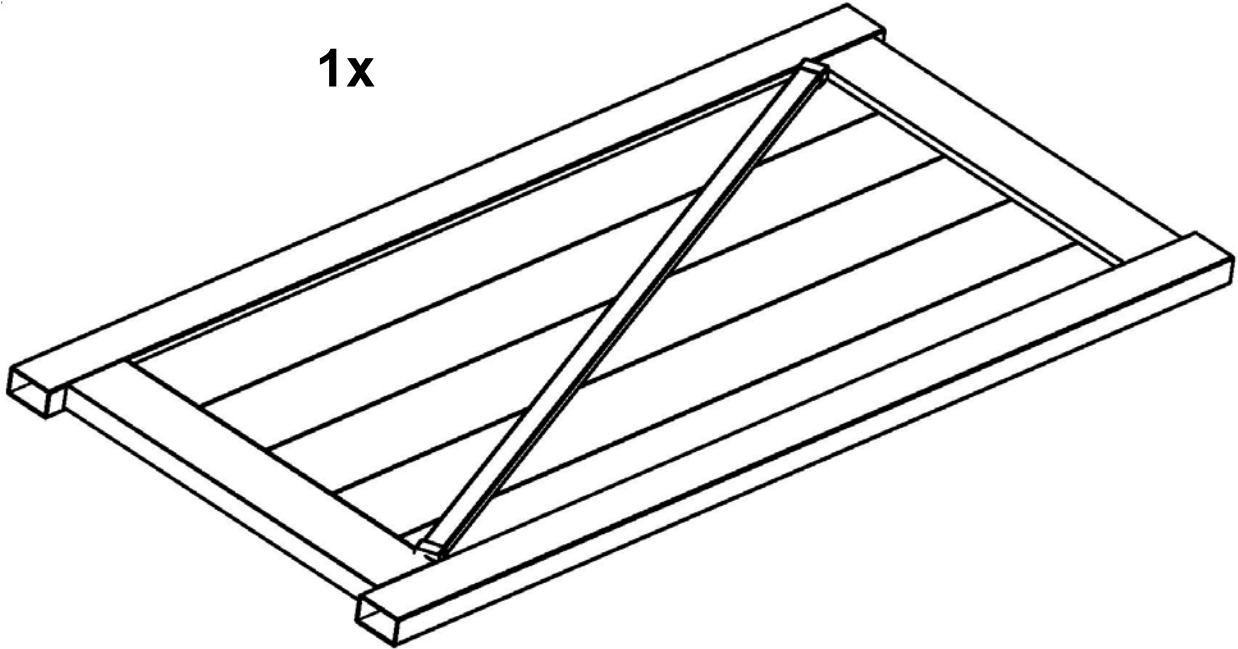

**1x**

**1x**

(Model 300)

**5<sup>th</sup> Post Box**

- One – 4" x 4" x 96" Post
- One – 4" x 4" Flat Post Cap

Box Dimensions: 4"x4"x72"-132" Telescope  
ULINE 18236 + 182367

**41" Door Box:**

**Part # 1341 Door**

(Model 100/200)

**1x**

(Model 100/200)

**41" Door Box**

- One – 41" Wide Shower Door (Pre-Assembled)

Box Door Printed New Size (Single Door Box)

Box Dimensions: 24"x2-1/8"x73" - TSC

**35" Door and 30" Wall Box:**