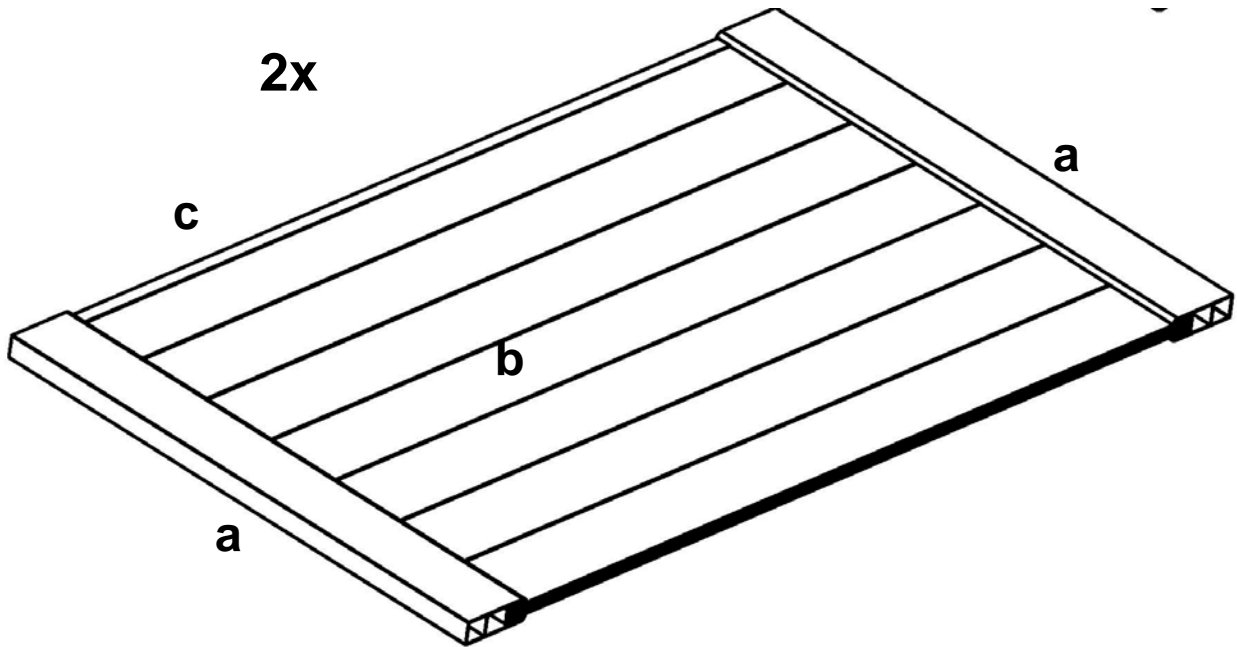

42" Double Wall Box:

Part # 1242 Wall

(Model 100/300)

(Model 100/300)

42" Double Wall Box:

- Two – 42" Wide Wall Panel (Pre-Assembled)
  - a) Four - 42" Deco Rails
  - b) Fourteen – 7/8" x 6" T&G Panels
  - c) Two - 1" x 1" x 61" U-Channel