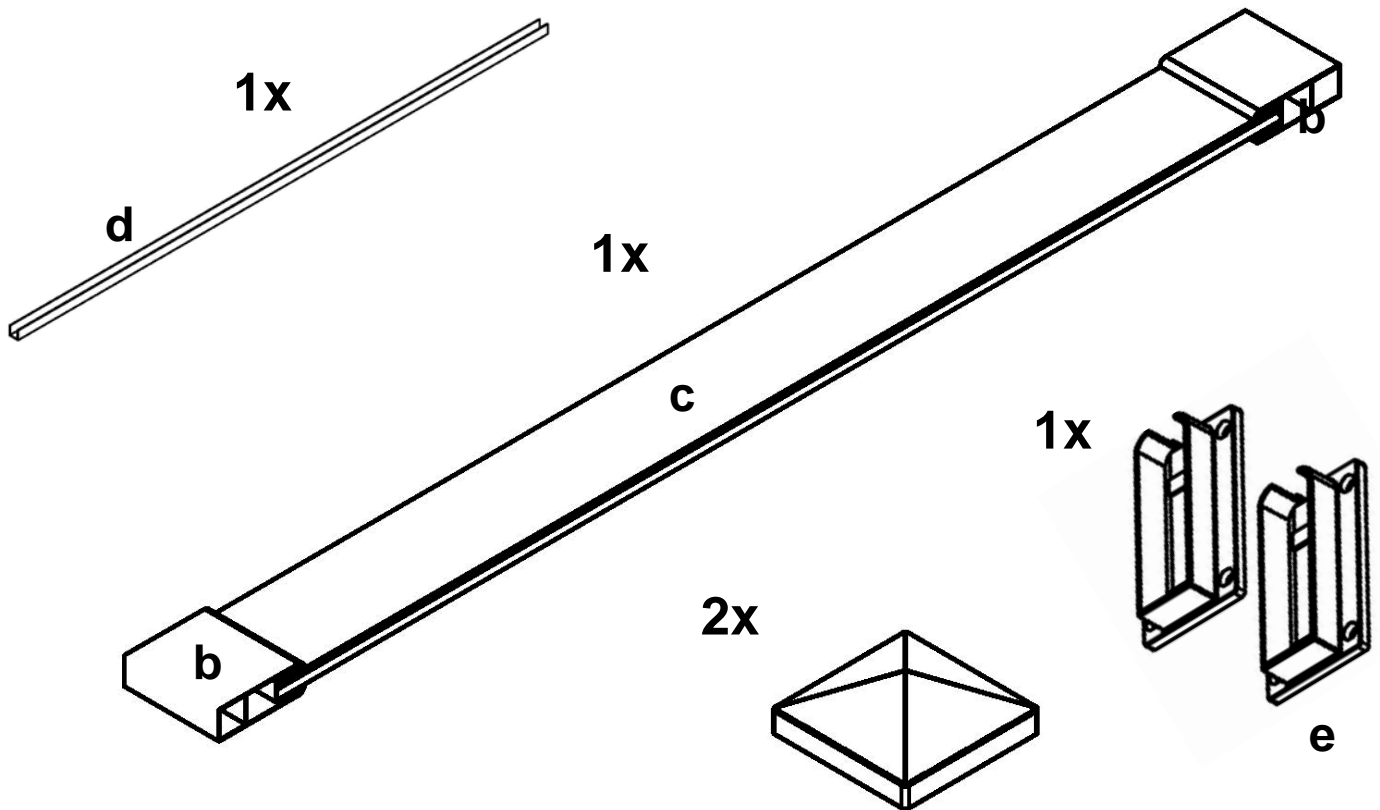

Optional 14" Partition Box:

Part # 1201 Partition

Optional Partition Box:

- One – Partition (Pre-Assembled)
  - a) Two- 4" Flat Caps
  - b) Two- 6" Deco Rails
  - c) One- 64" T&G Panel
  - d) One- 61" U-Channel
  - e) Two- Fence Rail Bracket Kit
  - f) Two- 4" Posts