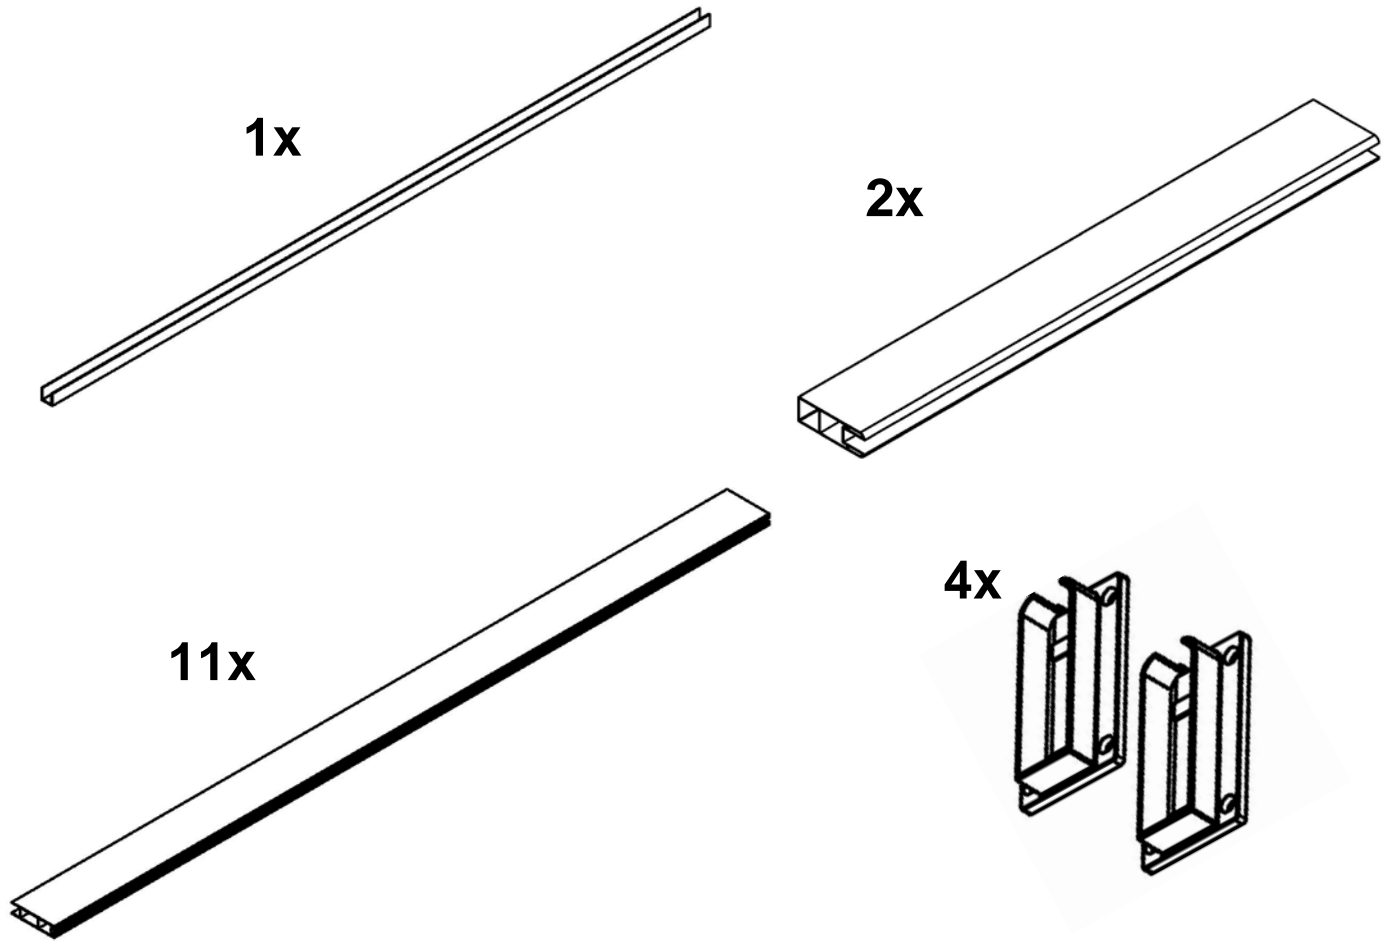

Optional 66" Fourth Wall Box:

Part # 1244 Fourth Wall

Optional 66" Fourth Wall Box:

- Eleven – 64" T&G Panels
- One – 61" U-Channel
- Two – 66" Deco Rails
- Four – Fence Rail Bracket Kits