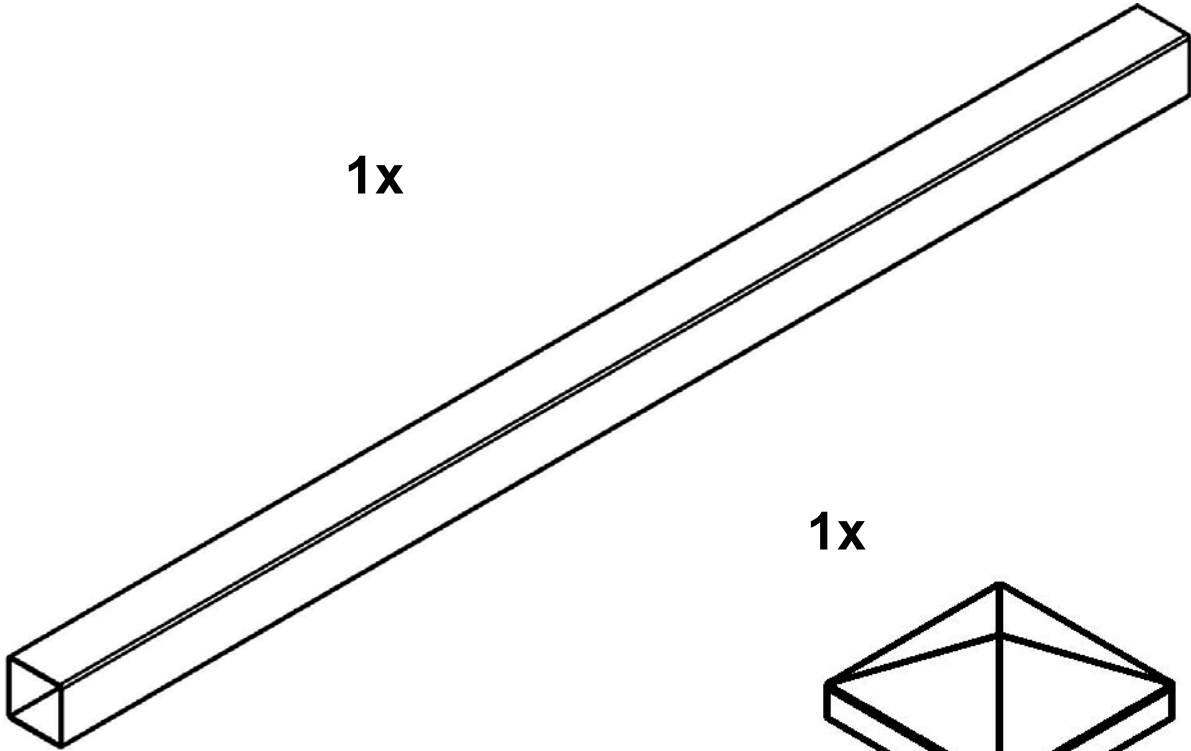

- Four – 4" x 4" x 96" Posts
- One – 2" x 3-1/2" x 72" Transom
- Two – 7/8" x 1-1/2" x 84" Hiney Hiders

Box Dimensions: 8"x8"x96" – Post Box - TSC

**5<sup>th</sup> Post Box:**

**Part # 1105 Post**

(Model 300)

**1x**

**1x**

(Model 300)

**5<sup>th</sup> Post Box**

- One – 4" x 4" x 96" Post
- One – 4" x 4" Flat Post Cap

Box Dimensions: 4"x4"x72"-132" Telescope  
ULINE 18236 + 182367

**41" Door Box:**

**Part # 1341 Door**

(Model 100/200)

**1x**

(Model 100/200)

**41" Door Box**

- One – 41" Wide Shower Door (Pre-Assembled)

Box Door Printed New Size (Single Door Box)

Box Dimensions: 24"x2-1/8"x73" - TSC

**35" Door and 30" Wall Box:**

**Part # 1331 Door**

(Model 300)

(Model 300)

**31-1/2" Door and 30" Wall Box:**

- One – 31-1/2" Wide Shower Door (Pre-Assembled)
- Two – 30" Wide Wall Panel
  - a) Two- 30" Deco Rails
  - b) Five – 7/8" x 6" T&G Panels
  - c) Two- 1" x 1" x 61" U-Channel