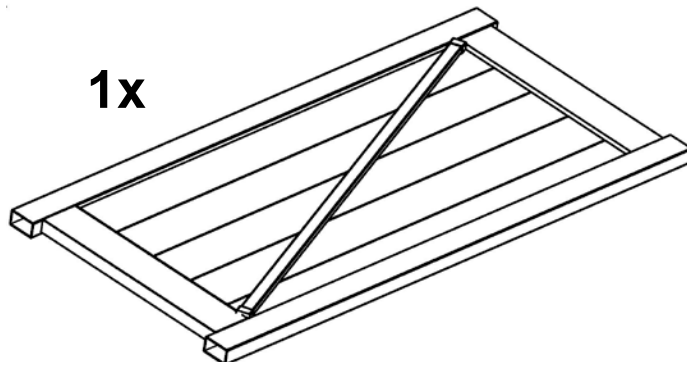

35" Door and 30" Wall Box:

Part # 1331 Door

(Model 300)

(Model 300)

31-1/2" Door and 30" Wall Box:

- One – 31-1/2" Wide Shower Door (Pre-Assembled)
- Two – 30" Wide Wall Panel
  - a) Two- 30" Deco Rails
  - b) Five – 7/8" x 6" T&G Panels
  - c) Two- 1" x 1" x 61" U-Channel