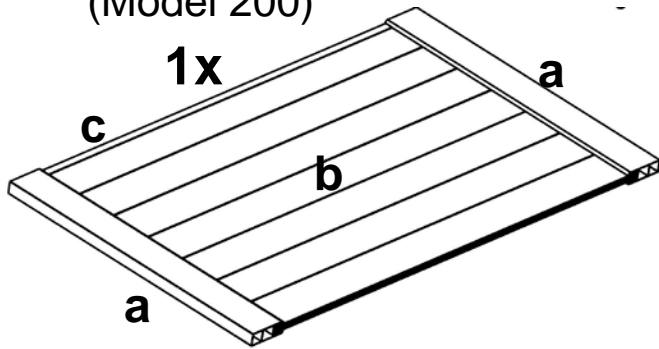

Box: Door Printed Part A (Double Wall Box)

Box Dimensions: 24"x3-3/4"x73" - TSC

**42" Double Wall Box:**

**Part # 1242 Wall**

(Model 100/300)

(Model 100/300)

**42" Double Wall Box:**

- Two – 42" Wide Wall Panel (Pre-Assembled)
  - a) Four - 42" Deco Rails
  - b) Fourteen – 7/8" x 6" T&G Panels
  - c) Two - 1" x 1" x 61" U-Channel

Box: Door Printed Part A (Double Wall Box)

Box Dimensions: 24"x3-3/4"x73" - TSC

**42" Wall & 66" Knocked Down Wall Box:**

Part # 1266 Wall

(Model 200)

(Model 200)

**42" Wall & 66" Knocked Down Wall Box:**

- One – 42" Wide Wall Panel (Pre-Assembled)
  - a) Two- 42" Deco Rails
  - b) Seven – 7/8" x 6" T&G Panels
  - c) One - 1" x 1" x 61" U-Channel
- One – 66" Wide Wall Panel Knocked Down
  - d) Two- 66" Deco Rails
  - e) Eleven- 7/8" x 6" x 64" T&G Panels
  - f) One – 1" x 1" x 61" U-Channel