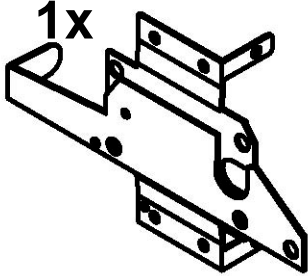

**300 Series Hardware Box:**

**Part #1002 Hardware300**

**5x**

**6x**

**2x**

**6x**

**1x**

**1x**

**1x**

**300 Series Hardware Box:**

- Five – 4" Flat Post Caps
- Six – Fence Rail Bracket Kits
- Two – 2" x 3-1/2" Rail Mounts
- Six – 7/8" x 1-1/2" End Caps (GATE BRACE)
- One – Paddle Latch
- One- Self-Close Hinge Kit
- One- Gate Handle
- Four- 1" Hole Plugs
- One – 1.5 Oz Adhesive
- Twelve - #10 1-1/2" PHILLIPS PANHEAD TEK 305 SS WHITE HEAD

**Box Dimensions: 8"x8"x12" – ULINE PN: S-4814**